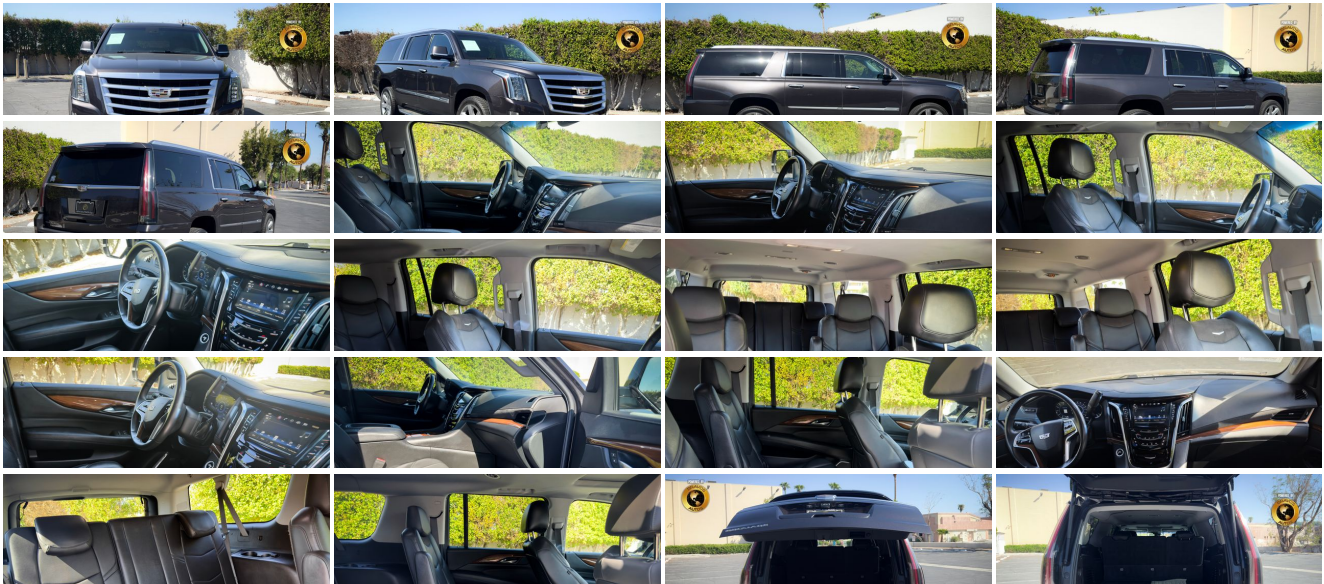

## 2018 Cadillac Escalade ESV Luxury

**Our Price \$32,995**

View this vehicle on our website at [bravosautoworld.com](http://bravosautoworld.com)

(760) 409-7781

68750 RAMON RD , Cathedral, California 92234

### Specifications:

<b>Year:</b>	2018
<b>VIN:</b>	1GYS4HKJ0JR121197
<b>Make:</b>	Cadillac

<b>Stock:</b>	JR121197-E
<b>Model/Trim:</b>	Escalade ESV Luxury
<b>Condition:</b>	Pre-Owned
<b>Body:</b>	SUV
<b>Exterior:</b>	[GAN] Radiant Silver Metallic
<b>Engine:</b>	EcoTec3 6.2L V8 420hp 460ft. lbs.
<b>Interior:</b>	Jet Black Leather
<b>Transmission:</b>	10-Speed Shiftable Automatic
<b>Mileage:</b>	94,999
<b>Drivetrain:</b>	4 Wheel Drive
<b>Economy:</b>	City 14 / Highway 21