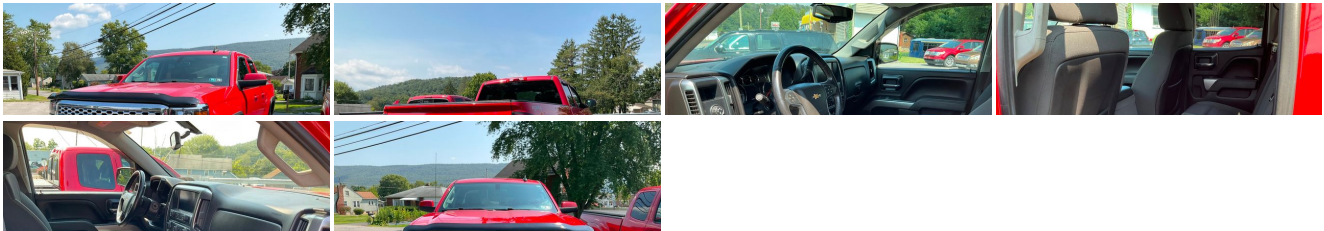

2015 Chevrolet Silverado 1500 LT

Our Price \$21,500

View this vehicle on our website at woodwardautollc.com

Woodward Auto LLC

[570-748-0501](tel:570-748-0501)

103 Woodward Ave , Lock Haven, PA 17745

Photos

Details

Contact

Specifications:

Year:	2015
VIN:	1GCVKREC0FZ160875
Make:	Chevrolet
Model/Trim:	Silverado 1500 LT
Condition:	Pre-Owned
Body:	Pickup Truck

Exterior:	Red
Engine:	EcoTec3 5.3L V8 355hp 383ft. lbs.
Interior:	Black Cloth
Transmission:	6-Speed Shiftable Automatic w/Overdrive
Mileage:	140,764
Drivetrain:	4 Wheel Drive
Economy:	City 16 / Highway 22

Vehicle Description

Installed Options

Interior

- Front air conditioning- Floor mat material: rubber/vinyl- Floor mats: front
- Steering wheel trim: leather- Cruise control- Multi-function remote: keyless entry
- Power steering- Clock- Multi-function display- Trip odometer
- Front seat type: 40-20-40 split bench - Rear seat folding: folds up
- Rear seat type: 60-40 split bench - Upholstery: cloth

Exterior

- Front bumper color: chrome- Mirror color: body-color- Pickup bed light
- Tailgate: lift assist- Daytime running lights- Side mirror adjustments: power
- Side mirrors: heated- Spare wheel type: steel- Tire Pressure Monitoring System
- Wheels: aluminum alloy- Front wipers: variable intermittent- Power windows
- Tinted glass