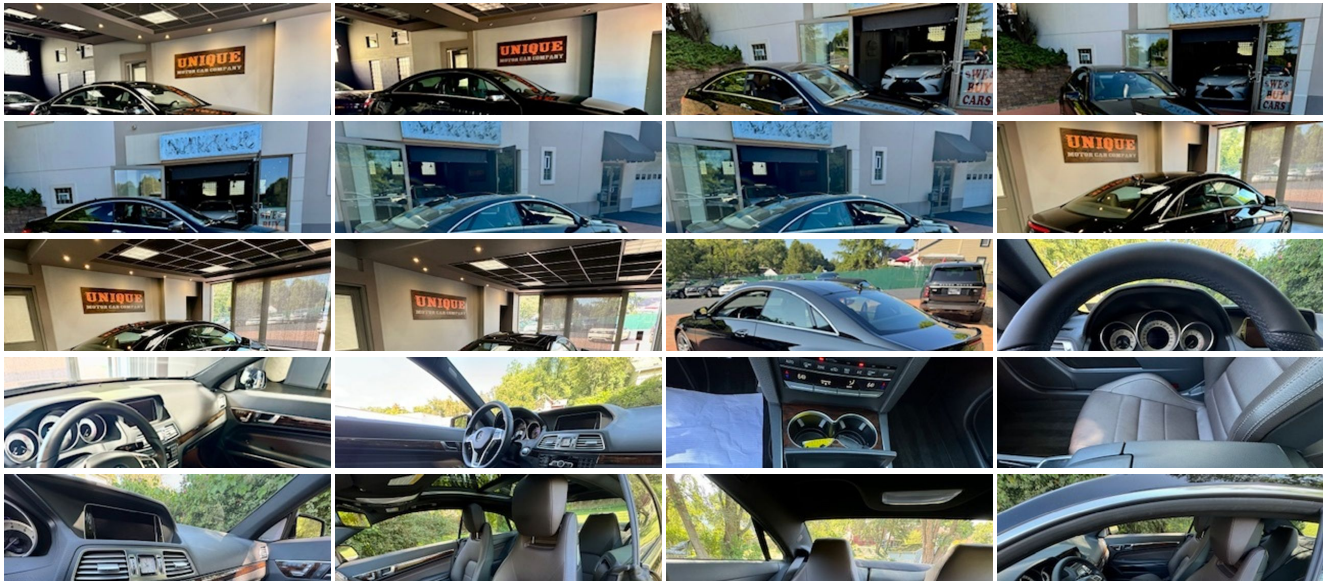

2014 Mercedes-Benz E-Class E 350 4MATIC Coupe

Our Price \$21,900

View this vehicle on our website at uniquemotorcarsonline.com

Unique Motor Car Company

(412) 221-1700

770 Bower Hill Rd. , Bridgeville, Pennsylvania 15017

Photos

Details

Contact

Specifications:

Year:	2014
VIN:	WDDKJ8JB7EF285083
Make:	Mercedes-Benz
Stock:	F285083
Model/Trim:	E-Class E 350 4MATIC Coupe
Condition:	Pre-Owned
Body:	Coupe
Exterior:	[040] Black
Engine:	3.5L V6 302hp 273ft. lbs.
Interior:	Espresso Brown/Black Leather
Transmission:	7-Speed Shiftable Automatic
Mileage:	39,965
Drivetrain:	All Wheel Drive
Economy:	City 20 / Highway 28

Vehicle Description

2014 Mercedes E350 4Matic Coupe, black with the Brown and black leather interior. Powered by a 302 HP 3.5 liter V-6 and coupled to a 7 speed shiftable automatic transmission. Option packages include Lane Tracking Package featuring blind spot assist and lane keeping assist; Full LED Lighting Package featuring full LED headlamps with active curve illumination and adaptive high beam assist; Premium 1 Package featuring hard-drive based navigation, 10GB music register, harman/kardon LOGIC7 surround sound system with Dolby Digital 5.1, SiriusXM with traffic and weather, enhanced voice control for audio and telephone and navigation, AIRSCARF neck-level heating system, and rear view camera; Sport Package featuring 18 in. AMG wheels, multi-contour front seats, brushed aluminum pedals, perforated front brake discs with painted calipers, and sport steering wheel; Other options include panoramic roof, CD changer, bluetooth connection, multi-zone climate control, rain sensing wipers, satellite radio, chrome door handle inserts, rear trunk lid spoiler, and many other Mercedes luxuries. Call or email for more information. Visit our website at www.UniqueMotorCarsonline.com