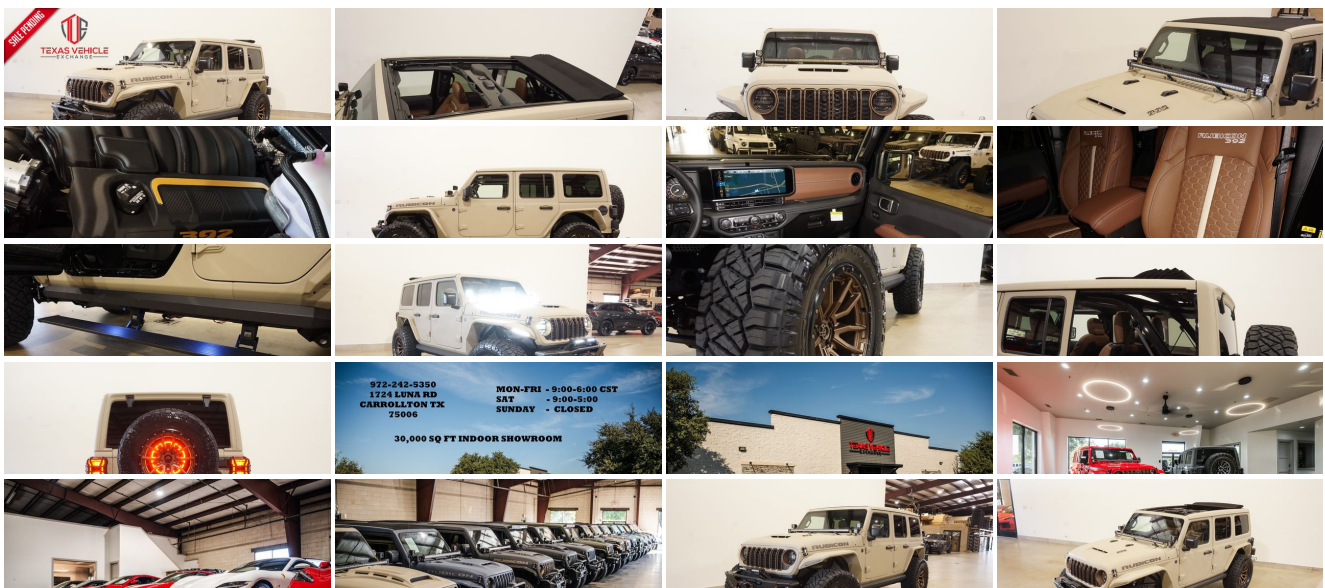

2024 Jeep Wrangler Rubicon 392 4X4 SKY TOP, DUPONT KEVLAR, BUMPERS

Our Price \$149,900

View this vehicle on our website at tveauto.com

Texas Vehicle Exchange

972-242-5350

1724 Luna Road , Carrollton, TX 75006

Photos

Details

Contact

Specifications:

Year:

2024

VIN:	1C4RJXSJ2RW251860
Make:	Jeep
Stock:	251860
Model/Trim:	Wrangler Rubicon 392 4X4 SKY TOP,DUPONT KEVLAR,BUMPERS
Condition:	Pre-Owned
Body:	SUV
Exterior:	Tan
Engine:	HEMI 6.4L V8 470hp 470ft. lbs.
Interior:	Brown Leather
Transmission:	8-Speed Shiftable Automatic
Mileage:	95
Drivetrain:	4 Wheel Drive
Economy:	City 13 / Highway 16

- * GOBI TAN KEVLAR COATING WITH KING RANCH BROWN ACCENTS
- * 6.4L V8 SRT HEMI ENGINE
- * SKY ONE-TOUCH POWER TOP WITH REMOVABLE REAR QUARTER WINDOWS
- * CUSTOM ALEA BROWN LEATHER WITH TAN STITCHING
- * FACTORY REMOTE START
- * REMOTE PROXIMITY KEYLESS ENTRY
- * COLD WEATHER GROUP
- * LED LIGHTING GROUP
- * SAFETY GROUP
- * ADVANCED SAFETY GROUP

\$3,995

Quick Order Package 27X

Includes vehicle with standard equipment, 6.4L V8 HEMI engine, and 8-speed automatic transmission.

Option Packages Total

\$3,995

Texas Vehicle Exchange

Texas Vehicle Exchange