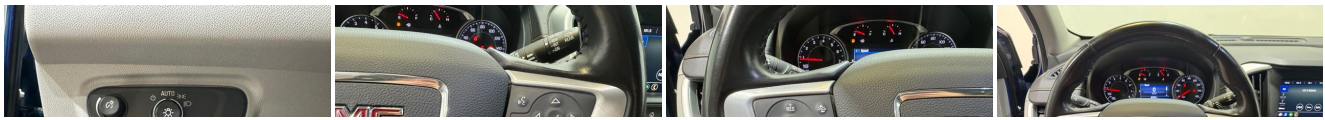

Specifications:

Year:	2020
VIN:	3GKALTEV0LL185695
Make:	GMC
Stock:	13171S
Model/Trim:	Terrain SLE
Condition:	Pre-Owned
Body:	SUV
Exterior:	BLUE
Engine:	1.5L Turbo I4 170hp 203ft. lbs.
Interior:	Gray
Transmission:	9-Speed Shiftable Automatic
Mileage:	49,626
Drivetrain:	All Wheel Drive
Economy:	City 25 / Highway 28

Vehicle Description

Are you ready to elevate your driving experience? Look no further than this stunning 2020 GMC Terrain SLE, a vehicle that perfectly balances style, performance, and practicality. With just 49,626 miles on the odometer, this meticulously maintained SUV still has plenty of adventures left to offer.

From the moment you lay eyes on its striking blue exterior, you'll know this is not just another SUV. The vibrant color exudes a sense of confidence and sophistication, ensuring you'll turn heads wherever you go. Step inside, and you'll be greeted by a spacious and inviting gray interior. While the exact material may be unknown, rest assured that GMC's commitment to quality and comfort shines through in every detail.

Under the hood, the Terrain SLE boasts a powerful yet efficient 1.5L Turbo I4 engine, delivering an impressive 170 horsepower and 203 lb-ft of torque. This engine is designed to give you the perfect blend of performance and fuel economy, making every drive both exhilarating and economical. Paired with a 9-Speed Shiftable Automatic transmission, you can expect smooth and responsive shifts that enhance your driving pleasure.

One of the standout features of this 2020 GMC Terrain SLE is its inclusion in Kelley Blue Book's Brand Image Awards as the Most Refined Brand. This prestigious accolade speaks volumes about the vehicle's superior craftsmanship, attention to detail, and overall driving experience. When you choose the Terrain SLE, you're choosing a vehicle that has been recognized for its exceptional quality and refinement.

The 2020 GMC Terrain SLE comes equipped with a host of manufacturer options and packages designed to enhance your driving experience. While the specific options and packages are not listed, GMC is known for offering a range of features that cater to both comfort and convenience. Whether it's advanced safety technologies, intuitive infotainment systems, or luxurious interior touches, you can expect a well-rounded and enjoyable driving experience.

Safety is always a top priority, and the Terrain SLE doesn't disappoint. With a suite of advanced safety features, you can drive with confidence knowing that you and your passengers are well-protected. From its robust construction to its cutting-edge safety technologies, this vehicle is designed to keep you safe on the road.