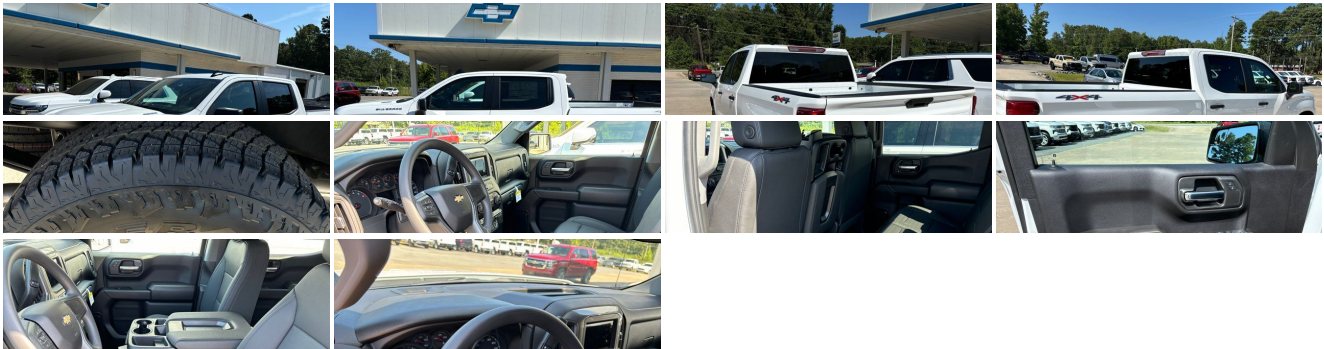

## 2024 Chevrolet Silverado 1500 Work Truck

**Our Price \$48,395**

View this vehicle on our website at [dennisteaguechevrolet.com](https://dennisteaguechevrolet.com)

Dennis Teague Chevrolet

(870) 942-5599

### Specifications:

<b>Year:</b>	2024
<b>VIN:</b>	1GCPDAEK8RZ384587
<b>Make:</b>	Chevrolet

<b>Stock:</b>	5078
<b>Model/Trim:</b>	Silverado 1500 Work Truck
<b>Condition:</b>	New
<b>Body:</b>	Pickup Truck
<b>Exterior:</b>	Summit White
<b>Engine:</b>	TurboMax 2.7L Turbo I4 310hp 430ft. lbs.
<b>Interior:</b>	Jet Black Vinyl
<b>Transmission:</b>	8-Speed Shifttable Automatic
<b>Mileage:</b>	5
<b>Drivetrain:</b>	4 Wheel Drive
<b>Economy:</b>	City 18 / Highway 21

#### Interior

- Air filtration- Front air conditioning- Rear vents: second row- Capless fuel filler system
- Multi-function remote: keyless entry- Power outlet(s): 12V front- Power steering
- Push-button start- Sun visors- Clock- Compass- Digital odometer
- External temperature display- Multi-function display- Powertrain hour meter
- Trip odometer- Front seat type: 40-20-40 split bench - Rear seat folding: folds up
- Rear seat type: 60-40 split bench

#### Exterior

- Active grille shutters- Pickup bed light- Daytime running lights- Spare wheel type: steel
- Tire Pressure Monitoring System- Wheels: painted steel
- Front wipers: variable intermittent- Power windows: safety reverse- Solar-tinted glass