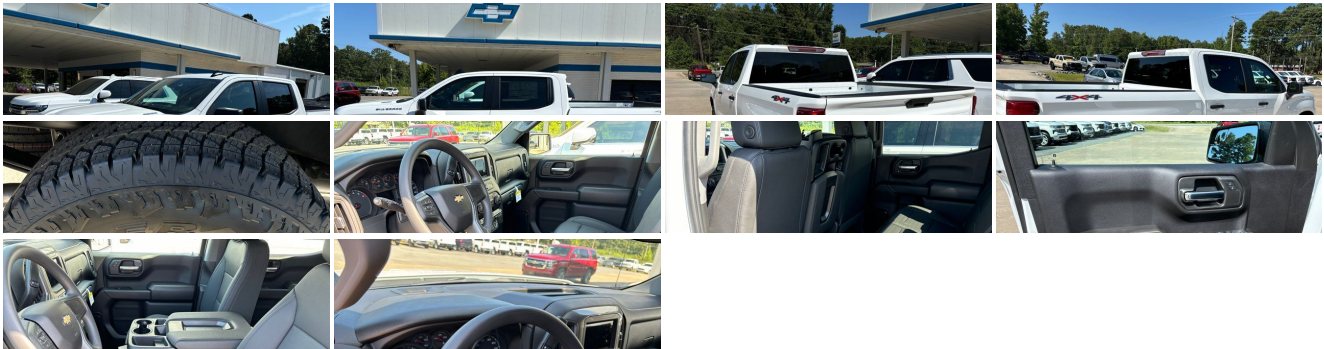

2024 Chevrolet Silverado 1500 Work Truck

Our Price \$48,395

View this vehicle on our website at dennisteaguechevrolet.com

Dennis Teague Chevrolet

(870) 942-5599

2116 Hwy 167 S., Sheridan, Arkansas 72150

Photos

Details

Contact

Specifications:

Year:	2024
VIN:	1GCPDAEK8RZ384587
Make:	Chevrolet

Stock:	5078
Model/Trim:	Silverado 1500 Work Truck
Condition:	New
Body:	Pickup Truck
Exterior:	Summit White
Engine:	TurboMax 2.7L Turbo I4 310hp 430ft. lbs.
Interior:	Jet Black Vinyl
Transmission:	8-Speed Shifttable Automatic
Mileage:	5
Drivetrain:	4 Wheel Drive
Economy:	City 18 / Highway 21

Vehicle Description

Installed Options

Interior

- Air filtration- Front air conditioning- Rear vents: second row- Capless fuel filler system
- Multi-function remote: keyless entry- Power outlet(s): 12V front- Power steering
- Push-button start- Sun visors- Clock- Compass- Digital odometer
- External temperature display- Multi-function display- Powertrain hour meter
- Trip odometer- Front seat type: 40-20-40 split bench - Rear seat folding: folds up
- Rear seat type: 60-40 split bench

Exterior

- Active grille shutters- Pickup bed light- Daytime running lights- Spare wheel type: steel
- Tire Pressure Monitoring System- Wheels: painted steel
- Front wipers: variable intermittent- Power windows: safety reverse- Solar-tinted glass