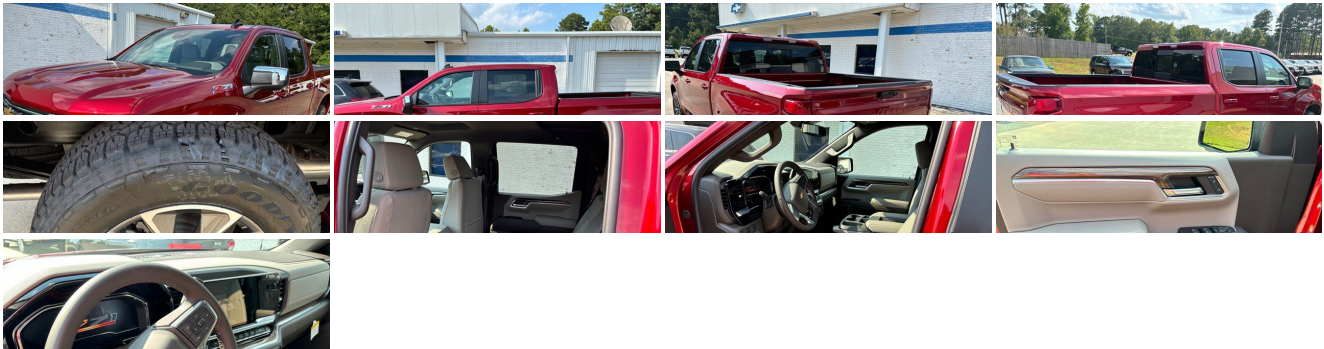

## 2024 Chevrolet Silverado 1500 LT

**Our Price \$61,740**

View this vehicle on our website at [dennisteaguechevrolet.com](https://dennisteaguechevrolet.com)

Dennis Teague Chevrolet

[\(870\) 942-5599](tel:8709425599)

### Specifications:

<b>Year:</b>	2024
<b>VIN:</b>	1GCUDEDD0RZ386565
<b>Make:</b>	Chevrolet

<b>Stock:</b>	5080
<b>Model/Trim:</b>	Silverado 1500 LT
<b>Condition:</b>	New
<b>Body:</b>	Pickup Truck
<b>Exterior:</b>	Radiant Red Tintcoat
<b>Engine:</b>	EcoTec3 5.3L V8 355hp 383ft. lbs.
<b>Interior:</b>	Gideon/Very Dark Atmosphere Cloth
<b>Transmission:</b>	10-Speed Shiftable Automatic
<b>Mileage:</b>	5
<b>Drivetrain:</b>	4 Wheel Drive
<b>Economy:</b>	City 15 / Highway 20

#### Interior

- Air filtration- Front air conditioning: automatic climate control
- Front air conditioning zones: dual- Rear vents: second row- Dash trim: simulated wood
- Door trim: simulated wood- Floor mat material: rubber/vinyl- Floor mats: front
- Heated steering wheel- Steering wheel trim: leather- Capless fuel filler system
- Cruise control- Power outlet(s): 115V cargo area- Power steering- Push-button start
- Remote engine start- Steering wheel: tilt and telescopic- Sun visors- Clock- Compass
- Customizable instrument cluster- Digital odometer- External temperature display
- Instrument cluster screen size: 12.3 in.- Multi-function display- Powertrain hour meter
- Trip odometer- Driver seat: heated- Driver seat power adjustments: 10
- Front seat type: 40-20-40 split bench - Passenger seat: heated
- Rear seat folding: folds up- Rear seat type: 60-40 split bench - Upholstery: cloth

#### Exterior

- Active grille shutters- Front bumper color: chrome- Mirror color: chrome
- Pickup bed light: LED- Tailgate: lift assist- Daytime running lights: LED
- Side mirrors: heated- Spare wheel type: aluminum alloy
- Tire Pressure Monitoring System- Wheels: painted aluminum alloy
- Front wipers: variable intermittent- Power windows: safety reverse- Tinted glass
- Window defogger: rear