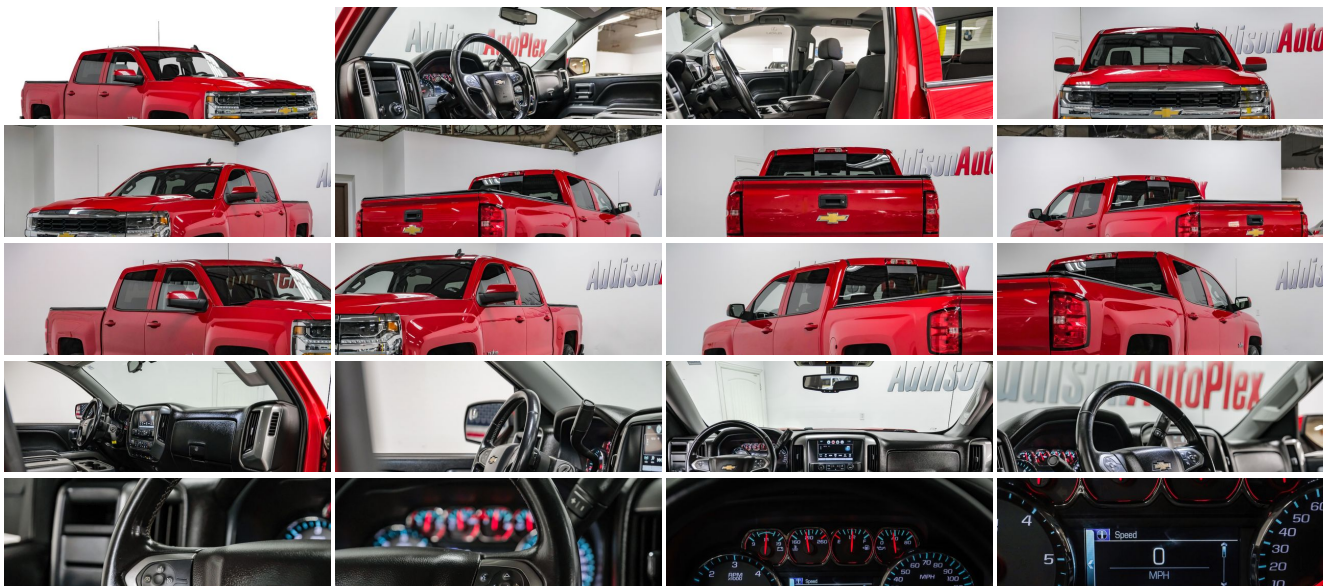

Specifications:

Year:	2018
VIN:	3GCPREC2JG646358
Make:	Chevrolet
Stock:	M1783
Model/Trim:	Silverado 1500 LT
Condition:	Pre-Owned
Body:	Pickup Truck
Exterior:	[GPJ] Cajun Red Tintcoat
Engine:	EcoTec3 5.3L V8 355hp 383ft. lbs.
Interior:	Dark Ash w/ Jet Black Accents Cloth
Transmission:	6-Speed Shiftable Automatic w/Overdrive
Mileage:	116,560
Drivetrain:	Rear Wheel Drive
Economy:	City 16 / Highway 23

Vehicle Description

Rev up your engines and get ready to experience the power, reliability, and sheer excitement of owning a 2018 Chevrolet Silverado 1500 LT! This stunning truck, with its eye-catching red exterior, is more than just a vehicle; it's a statement of strength and style. Whether you're cruising down the highway or conquering rugged terrains, the Silverado 1500 LT is your perfect companion.

Under the hood, you'll find the heart of this beast—a robust EcoTec3 5.3L V8 engine that delivers a commanding 355 horsepower and a whopping 383 ft. lbs. of torque. This powerhouse engine ensures that you have all the muscle you need for towing, hauling, or simply enjoying a spirited drive. Paired with a 6-Speed Shiftable Automatic Transmission with Overdrive, you'll experience seamless gear changes and optimal performance in every driving situation.

Imagine yourself behind the wheel of this magnificent red Silverado, feeling the power of the V8 engine as you accelerate, enjoying the smooth and responsive handling, and knowing that you are driving one of the most dependable and highly regarded trucks on the market. This is more than just a vehicle; it's a lifestyle upgrade.