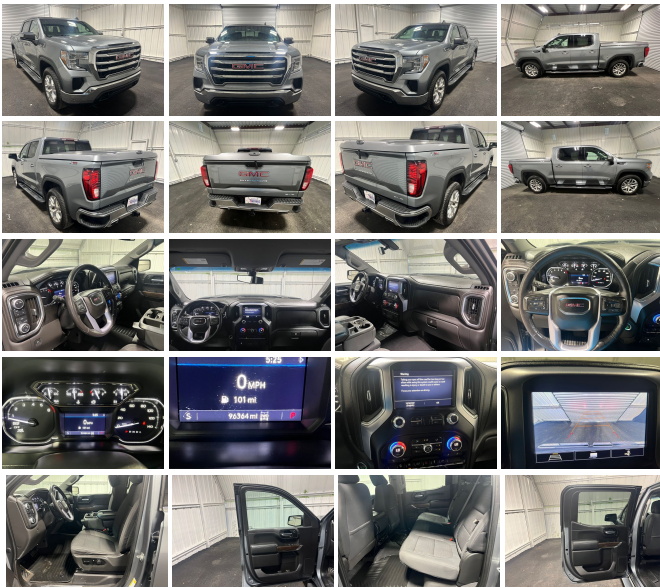

# 2020 GMC Sierra 1500 SLE

View this car on our website at [tsmotorcars.com/7333596/ebrochure](https://tsmotorcars.com/7333596/ebrochure)

Special Price **\$32,000**

Retail Price **\$34,000**

## Specifications:

<b>Year:</b>	2020
<b>VIN:</b>	3GTU9BEDXLG341226
<b>Make:</b>	GMC
<b>Stock:</b>	16451
<b>Model/Trim:</b>	Sierra 1500 SLE
<b>Condition:</b>	Pre-Owned
<b>Body:</b>	Pickup Truck
<b>Exterior:</b>	GRAY
<b>Engine:</b>	EcoTec3 5.3L V8 355hp 383ft. lbs.
<b>Interior:</b>	Gray Cloth
<b>Transmission:</b>	10-Speed Shifttable Automatic
<b>Mileage:</b>	96,364
<b>Drivetrain:</b>	4 Wheel Drive
<b>Economy:</b>	City 16 / Highway 22

Experience the perfect blend of power, sophistication, and reliability with the 2020 GMC Sierra 1500 SLE. This stunning truck, dressed in a sleek gray exterior, is designed to turn heads while delivering unparalleled performance and comfort. Whether you're navigating city streets or conquering rugged terrains, the Sierra 1500 SLE is your ultimate companion.

Step inside the cabin, and you'll be greeted by a refined gray cloth interior that exudes comfort and class. The spacious and thoughtfully designed interior ensures that you and your passengers travel in style, with ample legroom and supportive seating for long drives. The high-quality materials and meticulous craftsmanship reflect GMC's commitment to excellence, earning the brand Kelley Blue Book's Brand Image Award for Most Refined Brand.