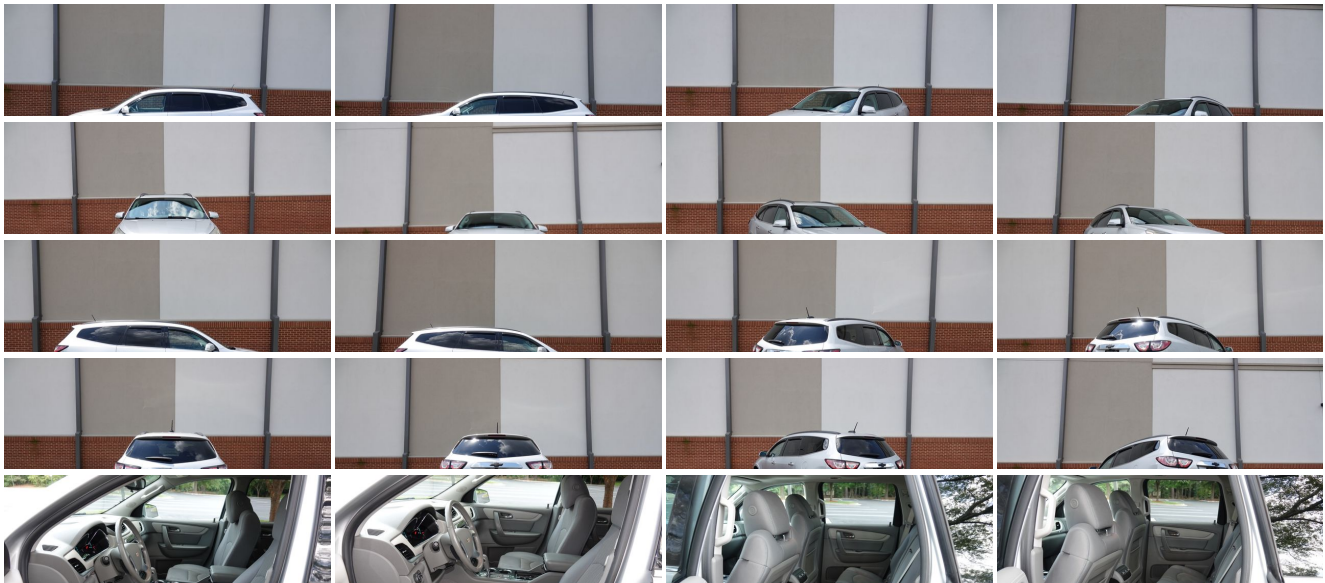

2017 Chevrolet Traverse LT

Our Price $13,988

View this vehicle on our website at executiveautoonline.com

770-294-3301

3503 Diversified Dr. , Loganville, Georgia 30052

- Photos
- Details
- Contact