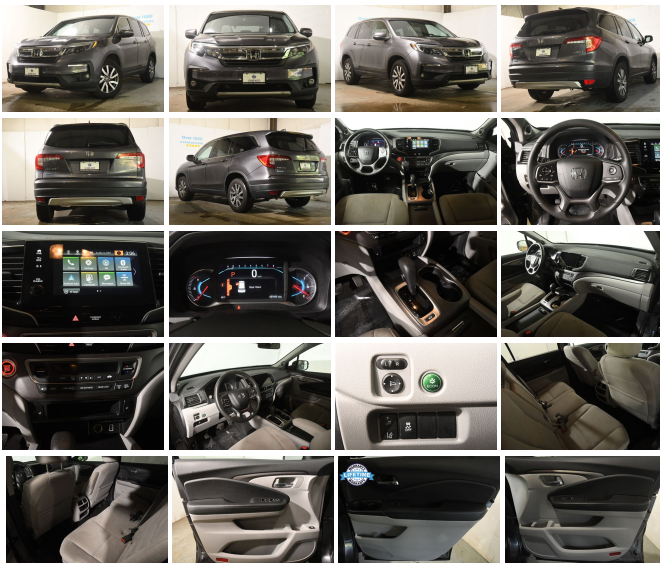

2020 Honda Pilot EX

View this car on our website at soundautowholesalers.com/7331750/ebrochure

No-Haggle Price **\$23,995**

Specifications:

| | |
|----------------------|-----------------------------|
| Year: | 2020 |
| VIN: | 5FN9YF6H38LB005603 |
| Make: | Honda |
| Stock: | 6403 |
| Model/Trim: | Pilot EX |
| Condition: | Pre-Owned |
| Body: | SUV |
| Exterior: | [GX] Modern Steel Metallic |
| Engine: | 3.5L V6 280hp 262ft. lbs. |
| Interior: | Gray Cloth |
| Transmission: | 6-Speed Shiftable Automatic |
| Mileage: | 57,643 |
| Drivetrain: | All Wheel Drive |
| Economy: | City 18 / Highway 26 |

Get ready to elevate your driving experience with the 2020 Honda Pilot EX, a vehicle that seamlessly blends performance, safety, and comfort into one stunning package. With only 57,643 miles on the odometer, this meticulously maintained SUV is ready to conquer the road with you.

From the moment you lay eyes on its sleek gray exterior, you'll know this isn't just any SUV. The sophisticated gray finish exudes an air of elegance and modernity, ensuring you'll turn heads wherever you go. Step inside to discover a spacious and inviting cabin adorned with plush gray cloth seats that promise comfort for every journey, whether it's a quick trip to the store or a cross-country adventure.

Under the hood, the Pilot EX boasts a robust 3.5L V6 engine capable of delivering a thrilling 280 horsepower and 262 ft. lbs. of torque. Paired with a 6-Speed Shiftable Automatic transmission, this powerhouse ensures smooth and responsive handling, making every drive a pleasure. Whether you're navigating city streets or cruising on the highway, you'll appreciate the perfect balance of power and efficiency.