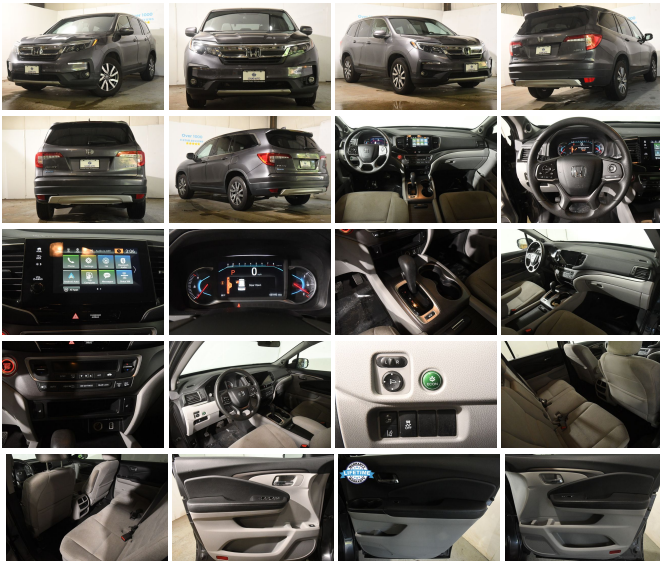

2020 Honda Pilot EX

View this car on our website at soundautowholesalers.com/7331750/ebrochure

No-Haggle Price **\$23,995**

Specifications:

Year:	2020
VIN:	5FN9YF6H38LB005603
Make:	Honda
Stock:	6403
Model/Trim:	Pilot EX
Condition:	Pre-Owned
Body:	SUV
Exterior:	[GX] Modern Steel Metallic
Engine:	3.5L V6 280hp 262ft. lbs.
Interior:	Gray Cloth
Transmission:	6-Speed Shiftable Automatic
Mileage:	57,643
Drivetrain:	All Wheel Drive
Economy:	City 18 / Highway 26

Get ready to elevate your driving experience with the 2020 Honda Pilot EX, a vehicle that seamlessly blends performance, safety, and comfort into one stunning package. With only 57,643 miles on the odometer, this meticulously maintained SUV is ready to conquer the road with you.

From the moment you lay eyes on its sleek gray exterior, you'll know this isn't just any SUV. The sophisticated gray finish exudes an air of elegance and modernity, ensuring you'll turn heads wherever you go. Step inside to discover a spacious and inviting cabin adorned with plush gray cloth seats that promise comfort for every journey, whether it's a quick trip to the store or a cross-country adventure.

Under the hood, the Pilot EX boasts a robust 3.5L V6 engine capable of delivering a thrilling 280 horsepower and 262 ft. lbs. of torque. Paired with a 6-Speed Shiftable Automatic transmission, this powerhouse ensures smooth and responsive handling, making every drive a pleasure. Whether you're navigating city streets or cruising on the highway, you'll appreciate the perfect balance of power and efficiency.