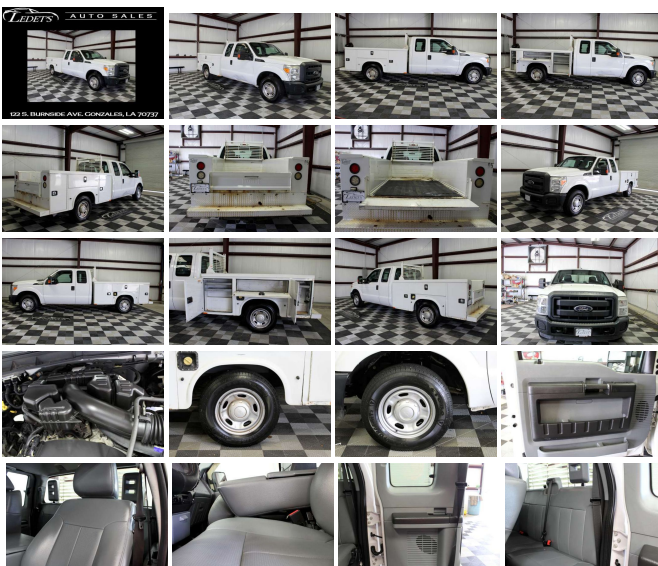

## Specifications:

<b>Year:</b>	2015
<b>VIN:</b>	1FD7X2A69FED56284
<b>Make:</b>	Ford
<b>Stock:</b>	D56284
<b>Model/Trim:</b>	F-250 Super Duty XL
<b>Condition:</b>	Pre-Owned
<b>Body:</b>	Pickup Truck
<b>Exterior:</b>	[Z1] Oxford White
<b>Engine:</b>	6.2L Flex Fuel V8 385hp 405ft. lbs.
<b>Interior:</b>	GRAY
<b>Transmission:</b>	6-Speed Shiftable Automatic
<b>Mileage:</b>	165,084

## Discover the Powerhouse: 2015 Ford F-250 Super Duty XL

Are you ready to elevate your driving experience to new heights? Introducing the 2015 Ford F-250 Super Duty XL, a truck that defines power, reliability, and unmatched performance. This robust machine is designed to tackle any challenge you throw its way, making it the perfect companion for both work and play.

### Unmatched Performance

Under the hood of this beast lies a formidable 6.2L Flex Fuel V8 engine, delivering an astonishing 385 horsepower and 405 lb-ft of torque. Whether you're hauling heavy loads or cruising down the highway, this engine provides the muscle you need to get the job done with ease. Paired with a 6-Speed Shiftable Automatic transmission, the F-250 Super Duty XL ensures smooth gear transitions and optimal fuel efficiency, making every drive an exhilarating experience.

### Sleek and Sturdy Exterior

Dressed in a pristine white exterior, the 2015 Ford F-250 Super Duty XL exudes an air of sophistication and strength. Its commanding presence

Exudes an air of sophistication and strength, its commanding presence on the road is sure to turn heads, while its durable build promises longevity and resilience. This truck is not just about looks; it's built to withstand the toughest conditions, ensuring you stay on the move no matter what.