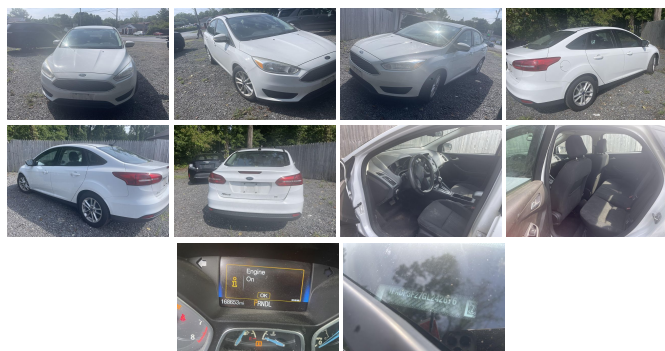

2016 Ford Focus SE

View this car on our website at lowerannapoliscars.com/7331052/ebrochure

Our Price **\$4,900**

Specifications:

Year:	2016
VIN:	1FADP3F27GL242676
Make:	Ford
Stock:	AA-242676
Model/Trim:	Focus SE
Condition:	Pre-Owned
Body:	Sedan
Exterior:	WHITE
Engine:	2.0L Flex Fuel I4 160hp 146ft. lbs.
Interior:	Cloth
Transmission:	6-Speed Double Clutch
Mileage:	168,653
Drivetrain:	Front Wheel Drive
Economy:	City 19 / Highway 27

2016 Ford Focus SE

South County Public Auto Auction - 410-867-0400 - View this car on our website at lowerannapoliscars.com/7331052/ebrochure

Our Location :

2016 Ford Focus SE

South County Public Auto Auction - 410-867-0400 - View this car on our website at lowerannapoliscars.com/7331052/ebrochure

Installed Options

Interior

- Air filtration- Front air conditioning- Rear vents: second row- Floor mat material: carpet
- Floor mats: front- Capless fuel filler system- Cargo area light- Cruise control
- Multi-function remote: keyless entry- Power outlet(s): 12V front- Power steering
- Steering wheel: tilt and telescopic- Clock- Compass- Digital odometer
- External temperature display- Multi-function display- Trip odometer
- Front seat type: bucket - Rear seat folding- Rear seat type: 60-40 split bench
- Upholstery: cloth

Exterior

- Active grille shutters- Front bumper color: body-color
- Grille color: black with chrome accents - Mirror color: body-color
- Side mirrors: integrated turn signals- Spare wheel type: steel
- Tire Pressure Monitoring System- Wheels: painted aluminum alloy
- Front wipers: variable intermittent- Power windows- Window defogger: rear