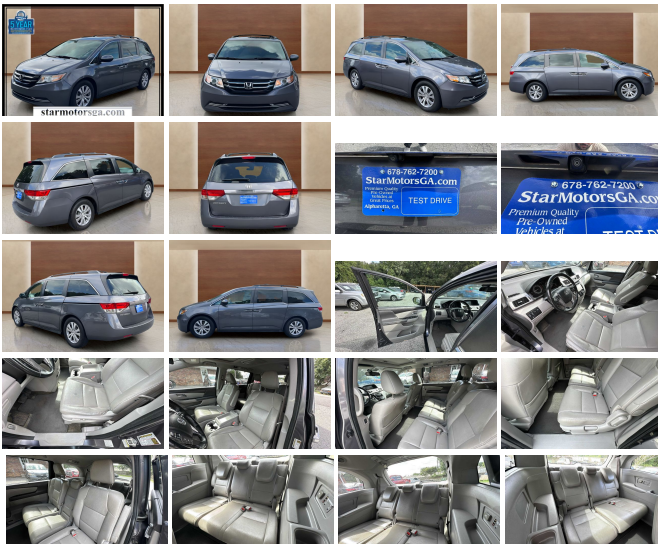

2016 Honda Odyssey EX-L

View this car on our website at starmotorsga.com/7330972/ebrochure

Website Price **\$12,500**

Specifications:

Year:	2016
VIN:	5FNRL5H68GB003793
Make:	Honda
Stock:	7003793
Model/Trim:	Odyssey EX-L
Condition:	Pre-Owned
Body:	Minivan/Van
Exterior:	[GY] Modern Steel Metallic
Engine:	3.5L V6 248hp 250ft. lbs.
Interior:	Gray
Transmission:	6-Speed Automatic
Mileage:	145,382
Drivetrain:	Front Wheel Drive
Economy:	City 19 / Highway 28

Discover the perfect blend of reliability, comfort, and style with our 2016 Honda Odyssey EX-L! This stunning minivan, finished in a sleek gray exterior, is designed to meet all your family's needs while delivering an exceptional driving experience. With a powerful 3.5L V6 engine that boasts an impressive 248 horsepower and 250 lb-ft of torque, paired with a smooth 6-speed automatic transmission, this Odyssey is ready to take you on all your road trips and daily commutes with ease and efficiency.

Step inside and be greeted by a spacious and sophisticated gray interior that offers ample room for up to eight passengers. The EX-L trim level ensures that you and your passengers travel in luxury, with premium features that cater to comfort and convenience. The plush seating, crafted from high-quality materials, provides a comfortable ride for everyone, whether you're navigating city streets or cruising down the highway.