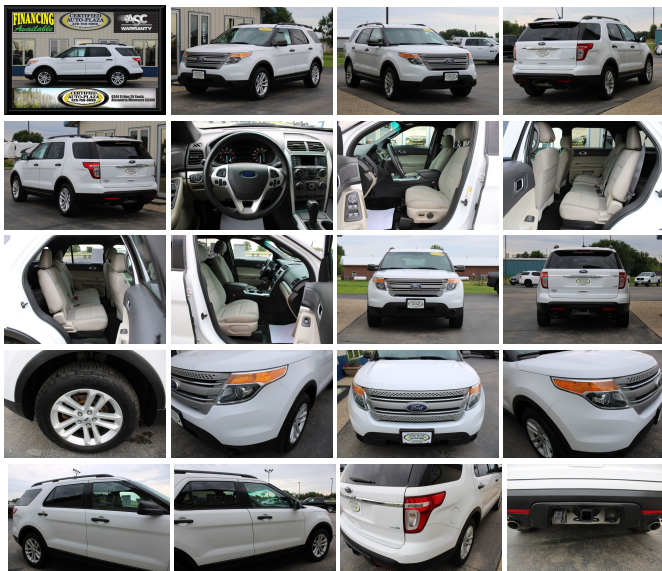

2015 Ford Explorer All Wheel Drive

View this car on our website at certifiedautoplaaza.com/7330949/ebrochure

Our Price **\$11,995**

Specifications:

Year:	2015
VIN:	1FM5K8B81FGA21923
Make:	Ford
Stock:	A21923
Model/Trim:	Explorer All Wheel Drive
Condition:	Pre-Owned
Body:	SUV
Exterior:	[YZ] Oxford White
Engine:	3.5L V6 290hp 255ft. lbs.
Interior:	Medium Light Stone Cloth
Transmission:	6-Speed Shiftable Automatic
Mileage:	103,054
Drivetrain:	All Wheel Drive
Economy:	City 12 / Highway 17

**CERTIFIED PREOWNED—3RD ROW SEATING—ALL WHEEL DRIVE
—3.5L V6 ENGINE—6-SPEED AUTOMATIC TRANSMISSION—
OXFORD WHITE EXTERIOR—MEDIUM LIGHT STONE CLOTH
INTERIOR—POWER DRIVER SEAT—MANUAL CLIMATE
CONTROLS—AM/FM RADIO—CD PLAYER—STEERING WHEEL
MOUNTED AUDIO CONTROLS—AUX INPUT—CRUISE CONTROL—
TRAILER TOW PACKAGE—18" ALLOY WHEELS—GOODYEAR
WRANGLER TIRES—EXCELLENT CONDITION!!**

****Discover the Perfect Blend of Power and Comfort with the 2015 Ford Explorer All-Wheel Drive!***

Are you ready to elevate your driving experience? Introducing the 2015 Ford Explorer AWD – a vehicle that perfectly balances rugged capability with refined comfort. With a mileage of just 103,054 miles, this Explorer has plenty of adventures left to share with you!

****Powerful Performance:****

Under the hood, you'll find a robust 3.5L V6 engine that delivers an impressive 290 horsepower and 255 lb-ft of torque. Whether you're cruising down the highway or navigating through challenging terrains, the 6-Speed Shiftable Automatic transmission ensures a smooth and responsive drive. The all-wheel-drive system provides exceptional traction and stability, giving you the confidence to tackle any road conditions with ease.