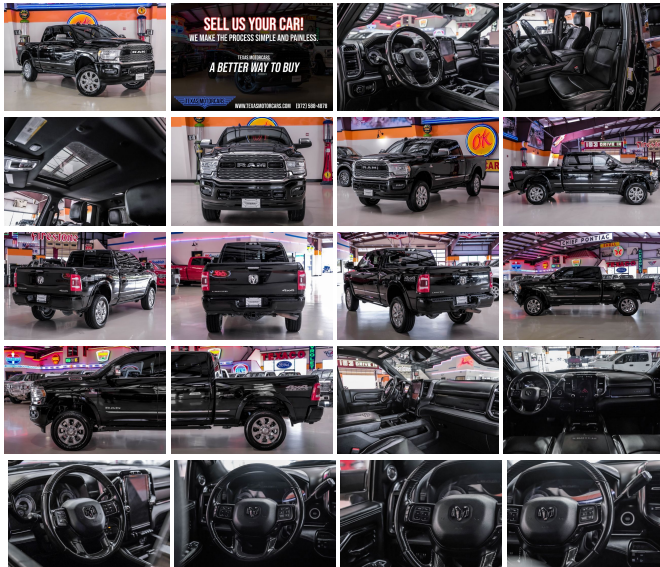

2022 Ram 2500 Limited 4x4 The 2022 Ram 2500 Limited 4x4 has a fitting name for its trim package. That is because the list of truck's that can outdo this Ram is very, very limited. This boss of a truck, cloaked in a sleek Diamond Black Crystal Pearl Coat, is not just built to perform but also to impress. Under the hood, the legendary Cummins 6.7L Diesel Turbo I6 engine breathes eternal power into the bones of this truck. Along with this truck's raw strength comes its classy and refined look and feel. Slide into the sophisticated black leather interior and be embraced by the pinnacle of luxury and comfort. The Limited Level 1 Equipment Group makes all the difference with a Harman Kardon 17 speaker audio system delivering 750 watts of pure audio bliss. Stay connected and charged with the wireless charging pad, while the adaptive cruise control with stop and go, full speed forward collision warning plus, and lane keep assist ensure your journey is as safe as it is smooth. The surround vision camera system and trailer reverse guidance make maneuvering this mighty truck a breeze, while the rearview auto-dimming digital display mirror ensures you have a clear view at all times. Designed for those who demand more from their vehicle, the Off Road Package equips the Ram 2500 Limited with performance-tuned shocks, hill descent control, and a transfer case skid plate, making it ready for any adventure. Functionality meets style with the body color bumper group and deployable bed step, making loading and unloading effortless. The power sunroof invites the outside in, enhancing every drive with natural light and fresh air. The painted aluminum alloy wheels not only look sharp but are built to withstand the toughest conditions. The Quick Order Package 2HM ensures you have everything you need, from the heavy-duty engine cooling system to the RAM active air, diesel exhaust brake, and dual 730 amp batteries. The active noise-control system keeps the cabin serene, allowing you