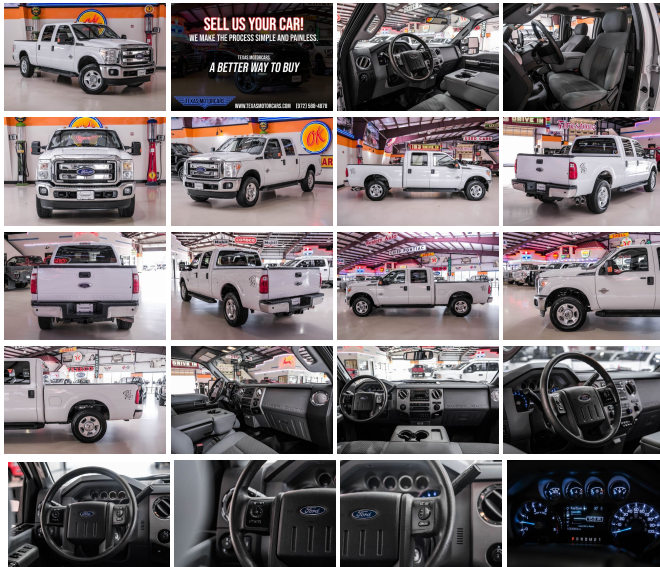

2016 Ford F-250 Super Duty XLT 4x4 Looking for a truck that combines power, versatility, and award-winning reliability? Your search ends with the 2016 Ford F-250 Super Duty XLT 4x4! This robust beast runs a Power Stroke 6.7L Biodiesel Turbo V8 engine that puts up a jaw-dropping 440hp and 860ft. lbs. of torque. It is truly unimportant what the task is, this truck is up to it. The exterior, dressed in a crisp and commanding white, is complemented by the rugged 6 In. Angular Molded in Color Black Step Bars and LT275/70R18E BSW All-Terrain Tires, including an all-terrain spare tire. The Tough Bed Spray-In Bedliner, complete with a tailgate guard, black box bed tie down hooks, and black bed attachment bolts, is insurance against the elements and your daily load. The 3.31 Electronic Locking Axle Ratio provides excellent traction and control, while the dual alternators, offering a total of 357-amps, prepare your truck can handle any electrical demands. The engine block heater is a must-have for colder climates, meaning your truck starts smoothly even in the harshest conditions. The gooseneck hitch kit and trailer brake controller give this truck an A+ tow rating, and the upfitter switches allow you to customize your truck to suit your needs, whatever they may be. This truck is the total package, giving you everything you could ever want from a pickup. Don't sit idly by while someone else comes and gets what is yours! This vehicle has been reduced at below wholesale prices. READY for work and play! Give us a call today! Can't make it in? We offer shipping all over the United States. Ask your salesperson for shipping quotes. Financing is available with competitive rates! Get pre-approved in no time by filling out a credit application on the finance section of our website! We also offer industry leading, highly rated warranty options so you can select one perfect for your specific vehicle needs. All vehicles are priced for QUICK SALE. Call us today to see how