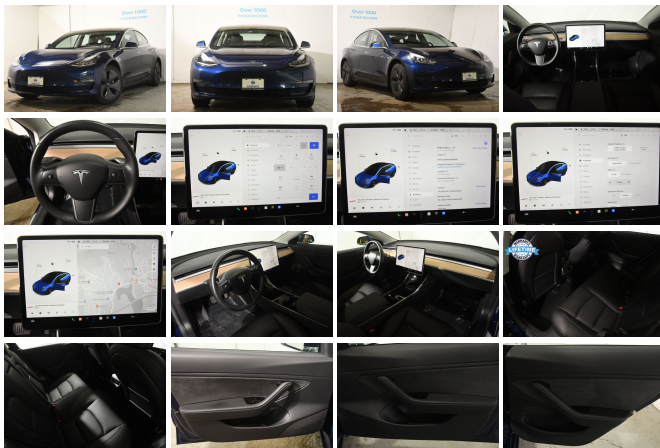

2018 Tesla Model 3 Long Range

View this car on our website at soundautowholesalers.com/7330756/ebrochure

No-Haggle Price **\$25,995**

Specifications:

Year:	2018
VIN:	5YJ3E1EA2JF058300
Make:	Tesla
Stock:	6510
Model/Trim:	Model 3 Long Range
Condition:	Pre-Owned
Body:	Sedan
Exterior:	[PPSB] Deep Blue Metallic
Engine:	Electric 258hp 317ft. lbs.
Interior:	Black Leather
Transmission:	1-Speed Direct-Drive Automatic
Mileage:	35,187
Drivetrain:	Rear Wheel Drive
Economy:	City 136 / Highway 123

Experience the future of driving with the stunning 2018 Tesla Model 3 Long Range, a vehicle that redefines what it means to hit the road. With only 35,187 miles on the odometer, this meticulously maintained electric sedan is ready to deliver an unparalleled driving experience. Dressed in a captivating blue exterior and complemented by a luxurious black leather interior, this Model 3 is as stylish as it is advanced.

Under the hood, or rather beneath the sleek body, lies a powerful 258hp electric motor delivering an impressive 317 ft. lbs. of torque. Paired with a 1-Speed Direct-Drive Automatic transmission, this setup ensures seamless acceleration and a smooth, responsive ride. And with an astounding 310 miles per charge, range anxiety will be a thing of the past.

Step inside to a cabin that exudes modern luxury. The black leather seats offer exceptional comfort, while the 15-inch touchscreen infotainment display serves as the command center for all your driving needs. The advanced navigation system with a touch screen display