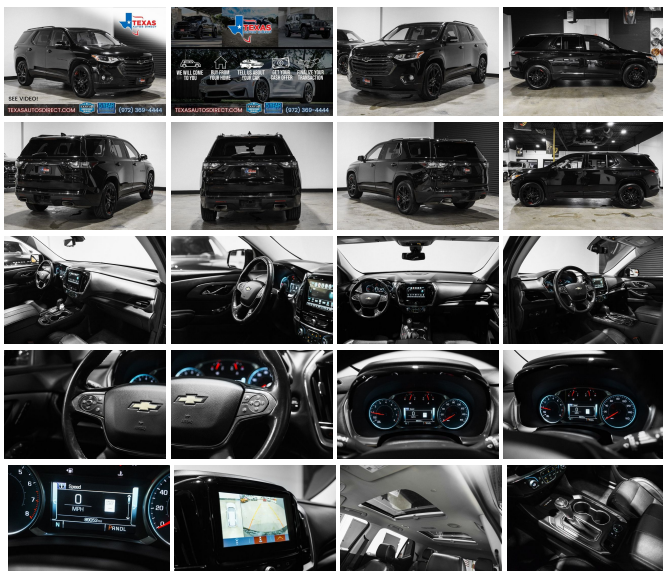

# 2018 Chevrolet Traverse Premier

View this car on our website at [texasautosdirect.com/7330753/ebrochure](http://texasautosdirect.com/7330753/ebrochure)

Price **\$20,777**

## Specifications:

**Year:** 2018  
**VIN:** 1GNERKKW2JJ273632  
**Make:** Chevrolet  
**Stock:** 273632  
**Model/Trim:** Traverse Premier  
**Condition:** Pre-Owned  
**Body:** SUV  
**Exterior:** Mosaic Black Metallic  
**Engine:** 3.6L V6 310hp 266ft. lbs.  
**Interior:** Jet Black Leather  
**Transmission:** 9-Speed Shifttable Automatic  
**Mileage:** 88,986  
**Drivetrain:** Front Wheel Drive  
**Economy:** City 18 / Highway 27

### Exterior

- Active grille shutters- Door handle color: chrome- Exhaust: dual tip
- Front bumper color: body-color- Mirror color: body-color- Rear spoiler: roofline
- Daytime running lights: LED- Front fog lights- Side mirrors: auto-dimming
- Roof rails: chrome- Spare wheel type: steel- Tire Pressure Monitoring System
- Wheels: painted aluminum alloy- Front wipers: variable intermittent
- Power windows: safety reverse- Rear privacy glass- Rear wiper: intermittent
- Solar-tinted glass- Window defogger: rear