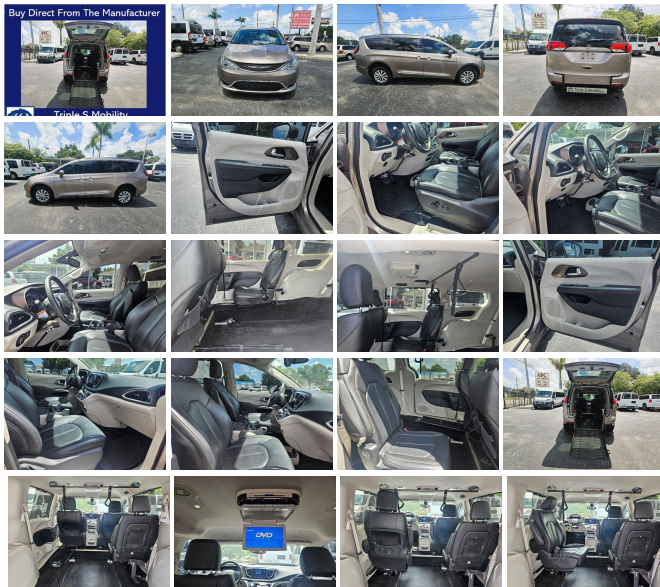

triplesmobility.com
727-492-1630
7498 Park Blvd North
Pinellas Park, Florida
33781

Triple S Mobility, Inc

2018 Chrysler Pacifica Touring L Wheelchair Van Handicap Ramp Van

Customer Service 727-492-1630

View this car on our website at triplesmobility.com/7330300/ebrochure

Buy Direct From The Manufacturer

Triple S Mobility
Simple, Safe & Strong Wheelchair Vans

Our Price **\$0**

Specifications:

Year: 2018
VIN: 2C4RC1BG0JR294831
Make: Chrysler Pacifica Touring L
Stock: 294831
Model/Trim: Wheelchair Van Handicap Ramp Van
Condition: Pre-Owned
Body: Minivan/Van
Exterior: Gold
Engine: Pentastar 3.6L V6 287hp 262ft. lbs.
Interior: Black Leather
Transmission: 9-Speed Shiftable Automatic
Mileage: 41,672
Drivetrain: Front Wheel Drive
Economy: City 18 / Highway 28

Standard Features Include: 3.6 liter V6 engine, automatic transmission, leather interior, rear backup camera, Navigation, Uconnect, Bluetooth, push button start, remote start, blind spot safety, cross traffic alert, parking sensors, spare tire inflator kit, capless fuel filler, side window sunshades, tray tables, AM/FM stereo, DVD player, power heated driver and front passenger seats, power windows, power door locks, power mirrors, power dual side sliding doors, power rear hatch tri-zone air-conditioning, tilt steering wheel with mounted radio controls, cruise control, rear defroster, rear wiper, power steering, power brakes, ABS brakes, driver and passenger airbags, curtain airbags, front overhead console with storage compartment, traction control, tire pressure monitoring, fog lamps, keyless entry, luggage rack, Homelink, privacy glass.