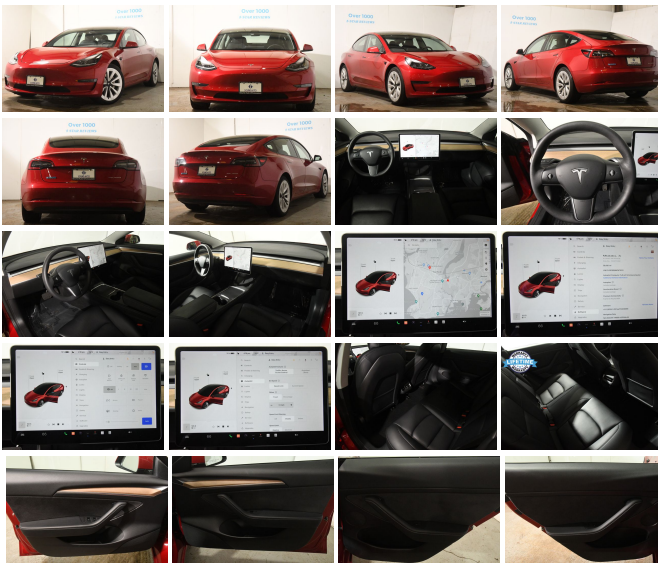

2021 Tesla Model 3 Long Range

View this car on our website at soundautowholesalers.com/7330275/ebrochure

No-Haggle Price **\$27,995**

Specifications:

Year:	2021
VIN:	5YJ3E1EB9MF975151
Make:	Tesla
Stock:	6513
Model/Trim:	Model 3 Long Range
Condition:	Pre-Owned
Body:	Sedan
Exterior:	[PPMR] Red Multi-Coat
Engine:	Electric 346hp 389ft. lbs.
Interior:	Black Leather
Transmission:	1-Speed Direct-Drive Automatic
Mileage:	28,043
Drivetrain:	All Wheel Drive
Economy:	City 141 / Highway 127

****Experience the Future of Driving with the 2021 Tesla Model 3 Long Range****

Step into a world of unparalleled innovation and luxury with the 2021 Tesla Model 3 Long Range, a vehicle that seamlessly blends cutting-edge technology with high-end performance. With just 28,043 miles on the odometer, this striking red beauty is ready to revolutionize your driving experience.

****Sophisticated and Luxurious Interior****

Step inside to discover a world of luxury and comfort. The cabin features premium black leather seats that provide exceptional support and comfort for all passengers. The minimalist design is complemented by a massive 15-inch touch screen display that serves as the command center for navigation, infotainment, and vehicle settings. With 14 high-quality speakers, your favorite tunes will sound better than ever, creating an immersive audio experience.