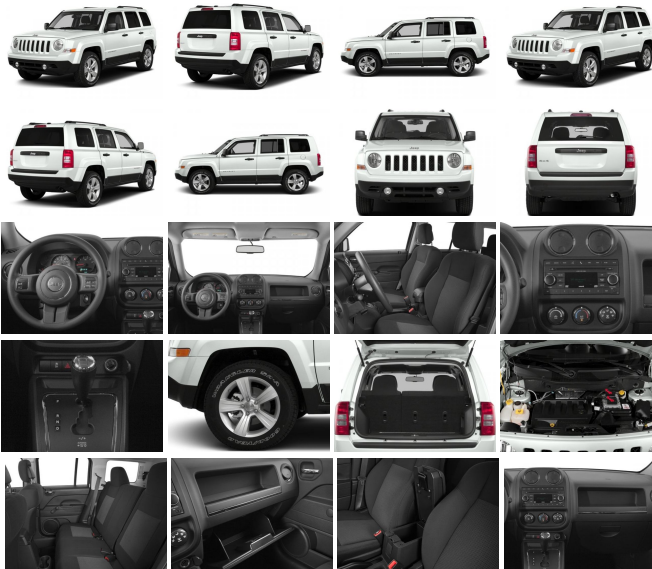

2016 Jeep Patriot Latitude

View this car on our website at autosourcehawaii.com/7330184/ebrochure

Our Price **\$12,995**

Retail Value **\$14,995**

Specifications:

Year:	2016
VIN:	1C4NJRFB0GD669243
Make:	Jeep
Stock:	T000679
Model/Trim:	Patriot Latitude
Condition:	Pre-Owned
Body:	SUV
Exterior:	Bright White Clearcoat
Engine:	2.4L I4 172hp 165ft. lbs.
Interior:	Dark Slate Gray Cloth
Transmission:	6-Speed Shiftable Automatic
Mileage:	91,788
Drivetrain:	4 Wheel Drive
Economy:	City 20 / Highway 26

Introducing the 2016 Jeep Patriot Latitude – a versatile and reliable SUV that perfectly blends rugged capability with modern comfort. This pristine white beauty, with just 91,788 miles on the odometer, is ready to take you on countless adventures while providing the reliability and performance you expect from a Jeep.

Exterior Excellence

The exterior of this Jeep Patriot Latitude is a striking white, exuding a sense of purity and adventure. The front bumper, meticulously matched to the body color, enhances its sleek and cohesive look. The LED taillights and front fog lights not only add a touch of modernity but also improve visibility and safety in various driving conditions. The aluminum alloy wheels provide a stylish yet durable foundation, ensuring that this SUV looks as good as it performs.

Conclusion

The 2016 Jeep Patriot Latitude is more than just a vehicle; it's a reliable companion ready to tackle your everyday adventures and spontaneous road trips. Its blend of performance, comfort, and advanced features makes it a standout choice in the SUV market. Don't miss out on the opportunity to own this exceptional vehicle. Visit us today to experience the Jeep Patriot Latitude for yourself and drive away with confidence and excitement!