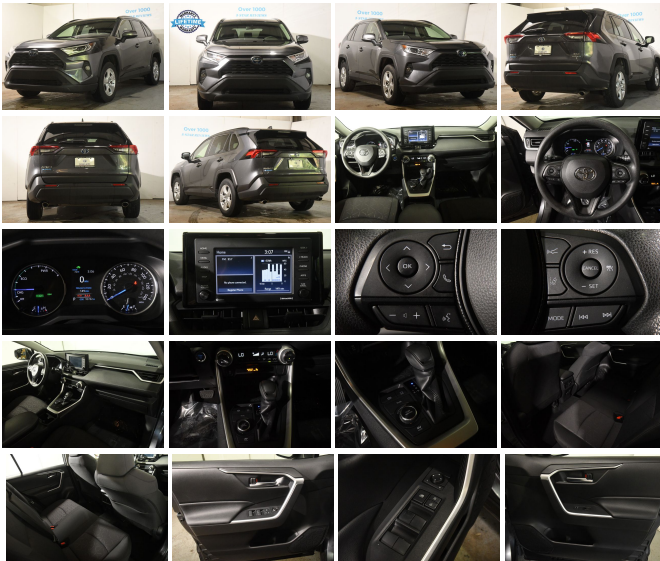

2020 Toyota RAV4 Hybrid XLE

View this car on our website at soundautowholesalers.com/7330162/ebrochure

No-Haggle Price **\$22,995**

Specifications:

Year:	2020
VIN:	JTMR6RFV8LD001701
Make:	Toyota
Stock:	6461
Model/Trim:	RAV4 Hybrid XLE
Condition:	Pre-Owned
Body:	SUV
Exterior:	[218] Midnight Black Metallic
Engine:	2.5L Hybrid I4 219hp
Interior:	Black Cloth
Transmission:	CVT w/Sequential Shift Mode
Mileage:	90,739
Drivetrain:	All Wheel Drive
Economy:	City 41 / Highway 38

Step into the future of driving with the 2020 Toyota RAV4 Hybrid XLE, a masterpiece of innovation, style, and performance. This stunning SUV, dressed in a sleek black exterior, is designed to turn heads and make a statement wherever you go. Its sophisticated black cloth interior offers a seamless blend of comfort and elegance, ensuring that every journey is as pleasurable as it is efficient.

Under the hood, the RAV4 Hybrid XLE boasts a robust 2.5L Hybrid I4 engine, delivering an impressive 219 horsepower. Paired with a Continuously Variable Transmission (CVT) with Sequential Shift Mode, this powerhouse not only promises an exhilarating driving experience but also ensures optimal fuel efficiency. Say goodbye to frequent stops at the gas station and hello to more time on the road, enjoying the ride.