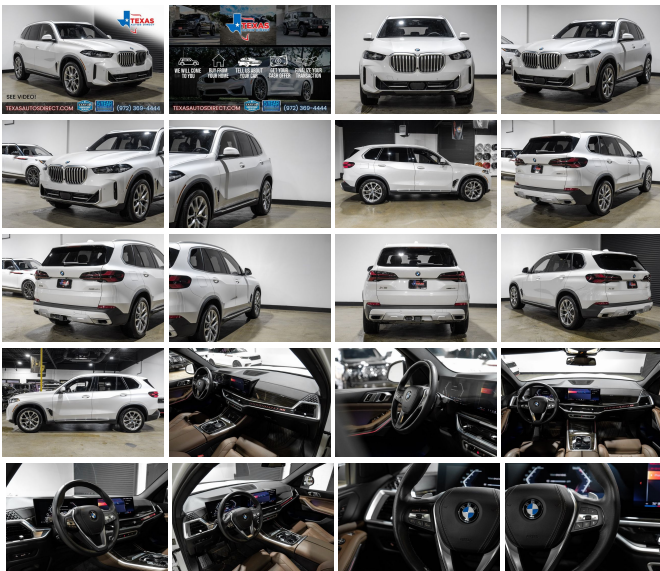

Mineral White Metallic 2024 BMW X5 xDrive40i AWD 8-Speed Automatic Sport 3.0L I6 DOHC 24V Coffee Coffee Sensafin.

This 2024 BMW X5 xDrive40i in Mineral White Metallic comes with the following features: 3.0L I6 DOHC 24V 8-Speed Automatic Sport AWD Coffee Coffee Sensafin Connected Package Pro, Parking Assistance Package (Active Park Distance Control, Parking Assistant Professional, and Surround View w/3D View), Coffee Coffee Sensafin, 10 Speakers, 3.39 Axle Ratio, 4-Wheel Disc Brakes, ABS brakes, Air Conditioning, Alloy wheels, Aluminum Running Boards, AM/FM radio: SiriusXM with 360L, AM/FM Stereo, Apple CarPlay, Apple CarPlay & Android Auto Compatibility, Apple CarPlay Compatibility, Auto High-beam Headlights, Auto tilt-away steering wheel, Auto-dimming door mirrors, Auto-dimming Rear-View mirror, Automatic temperature control, BMW Assist eCall, BMW TeleServices, Brake assist, Bumpers: body-color, Compass, ConnectedDrive Services, Delay-off headlights, Driver door bin, Driver vanity mirror, Dual front impact airbags, Dual front side impact airbags, Electronic Stability Control, Emergency communication system: BMW Assist eCall, Exterior Parking Camera Rear, Four wheel independent suspension, Front anti-roll bar, Front Bucket Seats, Front Center Armrest, Front dual zone A/C, Front reading lights, Fully automatic headlights, Garage door transmitter, Genuine wood console insert, Genuine wood dashboard insert, Genuine wood door panel insert, Head restraints memory, Heated door mirrors, Heated Front Seats, Heated front seats, Heated Front Seats, Armrests & Steering Wheel, Hi-Fi Sound System, Illuminated entry, Knee airbag, Leather Shift Knob, Leather steering wheel, Low tire pressure warning, Lumbar Support, Memory seat, Navigation, Navigation System, Occupant sensing airbag, Outside temperature display, Overhead airbag, Panic alarm, Passenger