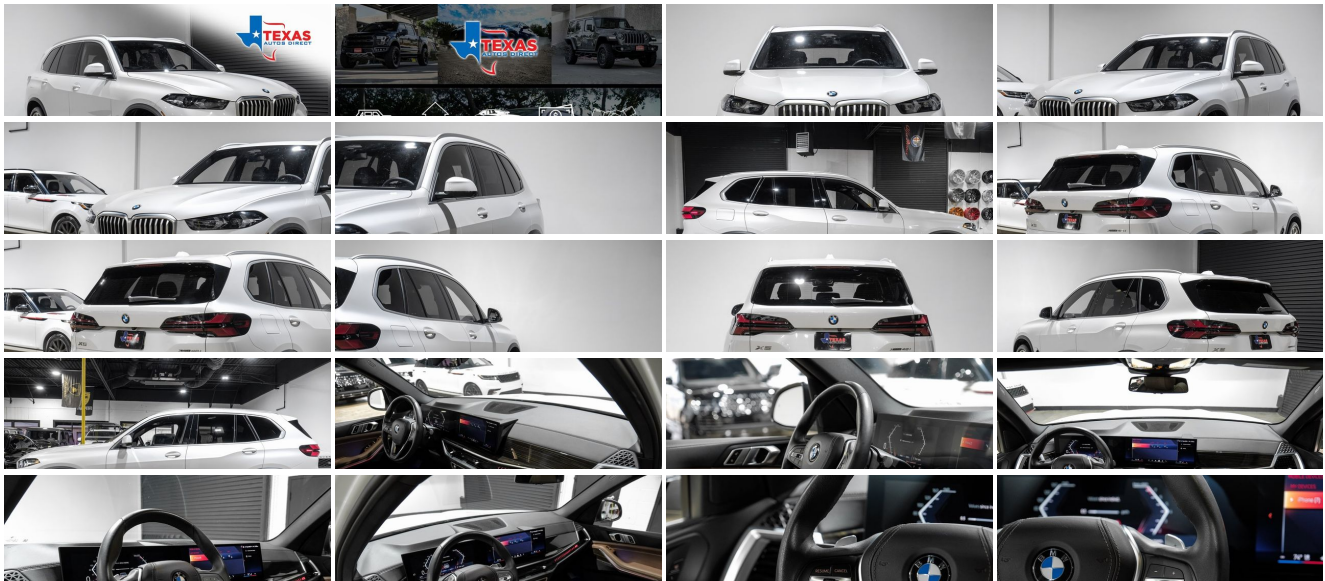

2024 BMW X5 xDrive40i

Price \$48,000

View this vehicle on our website at texasautosdirect.com

(972) 369-4444

1525 Mariposa Drive , Mesquite, TX 75150

- Photos
- Details
- Contact

Specifications:

Year:	2024
VIN:	5UX23EU07R9S74696
Make:	BMW
Stock:	S74696
Model/Trim:	X5 xDrive40i
Condition:	Pre-Owned
Body:	SUV
Exterior:	Mineral White Metallic
Engine:	3.0L Turbo I6 375hp 398ft. lbs.
Interior:	Coffee Leatherette
Transmission:	8-Speed Shifttable Automatic w/Sport Transmission
Mileage:	39,522
Drivetrain:	All Wheel Drive
Economy:	City 23 / Highway 27