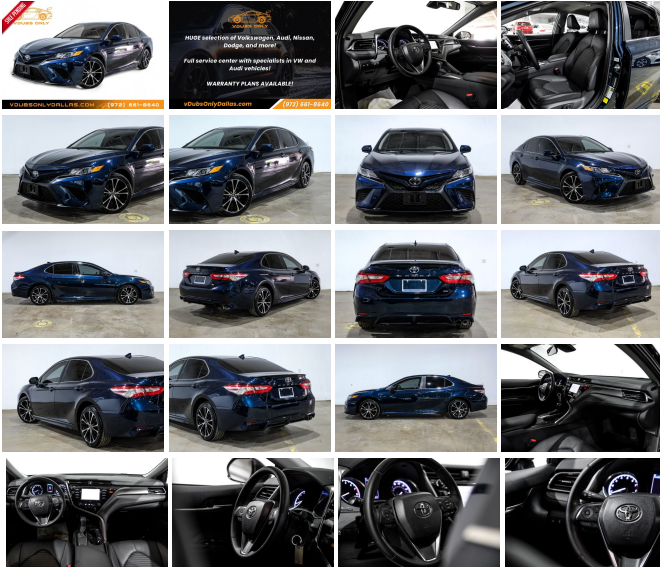

Specifications:

Year: 2020
VIN: 4T1G11AK4LU991682
Make: Toyota
Stock: 991682
Model/Trim: Camry SE
Condition: Pre-Owned
Body: Sedan
Exterior: [221] Galactic Aqua Mica
Engine: 2.5L I4 203hp 184ft. lbs.
Interior: Black Leatherette
Transmission: 8-Speed Automatic w/Sequential Shift Mode
Mileage: 44,295
Drivetrain: Front Wheel Drive
Economy: City 28 / Highway 39

2020 TOYOTA Camry SE

Lane Keep Assist, Backup Camera, Heated Seats, Lumbar Support, Steering Wheel Controls, Bluetooth Technology, Hands-Free Communication, Climate Control, Air Conditioning, Satellite Radio, AM/FM Radio, Power Windows/Locks, Power Mirrors, Cruise Control, Traction Control, External Temperature, and many more!

***

Come see our indoor showroom in Dallas with 100+ carefully selected luxury vehicles from Volkswagen, Audi, and more! We also have a service department, which offers expert service on VW & Audi vehicles.

We Are Your DFW Premier Used & Pre Owned Dealer Near Dallas, Plano, Frisco, McKinney, Addison, Richardson, Irving, Grand Prairie, Arlington, and other surrounding cities.

We offer financing for any type of credit and first time buyers. We take trade-ins, and offer world-wide shipping, extended warranties, and installation of additional desired items. We welcome third party inspections!

vDUBSONLYDALLAS.COM (972) 661-8640