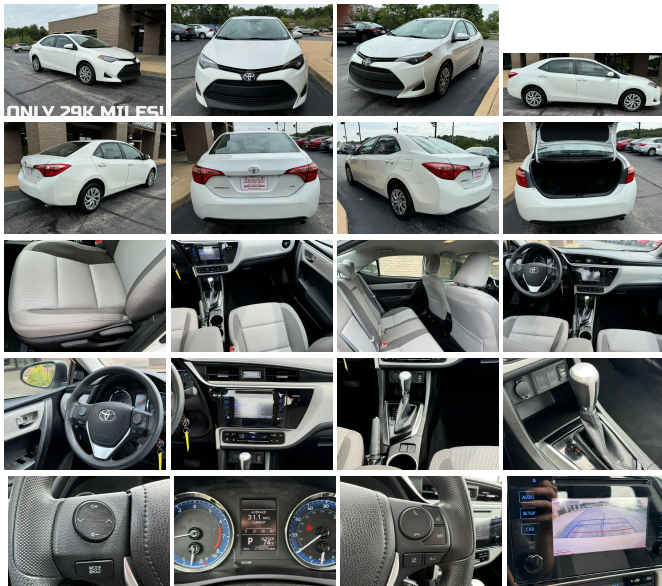

2017 Toyota Corolla LE

View this car on our website at autoportstl.com/7330001/ebrochure

Our Price **\$17,774**

Retail Value ~~\$18,325~~

Specifications:

Year:	2017
VIN:	5YFBURHE9HP701087
Make:	Toyota
Stock:	GP24254
Model/Trim:	Corolla LE
Condition:	Pre-Owned
Body:	Sedan
Exterior:	[040] Super White
Engine:	1.8L I4 132hp 128ft. lbs.
Interior:	Ash Cloth
Transmission:	7-Speed Shifttable CVT
Mileage:	29,807
Drivetrain:	Front Wheel Drive
Economy:	City 28 / Highway 36

**BEST SELECTION OF
LOW MILE**

**GREAT VALUE
IMPORTS IN
ST. LOUIS!**

**< PROUD TO
PRESENT THIS >**

**<< 2017 TOYOTA
COROLLA LE >>**

*WHAT DO YOU WANT TO
KNOW:*

<> WE WANT TO EARN YOUR
BUSINESS!

<> SALE PRICED FOR A FAST
SALE!

<> ONE OWNER LOCAL NEW
CAR TRADE IN

<> TOYOTA RELIABILITY!

<> SERVICE RECORDS

<> MUCH, MUCH MORE

Discover the epitome of reliability and efficiency with the 2017 Toyota Corolla LE in a pristine white exterior that exudes elegance and sophistication. This compact car is a perfect blend of style, performance, and practicality, making it an ideal choice for anyone looking for a dependable and economical vehicle.

Step inside and be greeted by the comfortable and inviting gray cloth interior that promises a pleasant driving experience every time you get behind the wheel. The thoughtfully designed cabin offers ample space for both driver and passengers, ensuring everyone can enjoy the