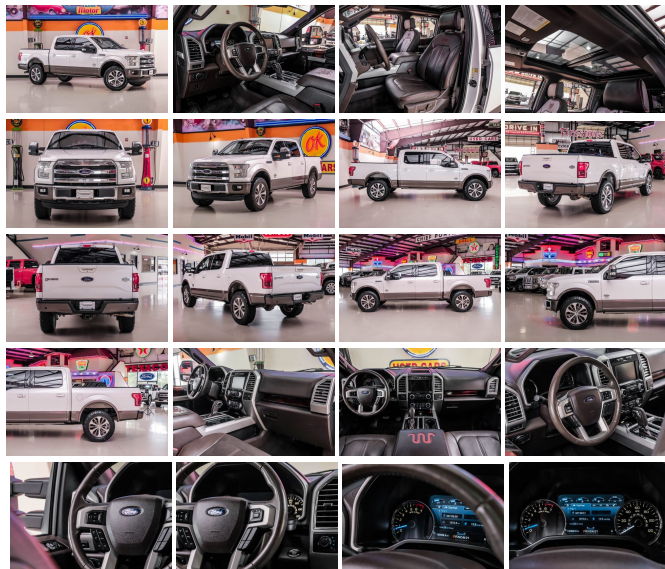

2015 Ford F-150 King Ranch 4x4 Slick, quick and strong as a brick, this 2015 Ford F-150 King Ranch 4x4 runs an EcoBoost 3.5L Twin Turbo V6 engine, giving it the power to tow with confidence. Along with that raw strength comes an uber refined look and feel, largely due to the King Ranch trim. A truck this nice at a price like this is not an everyday occurrence. The rich, brown King Ranch leather interior is just straight up swanky. The multi-contour driver and passenger seats are cooled, ensuring you stay comfortable no matter the weather. The twin panel moonroof with one-touch tilt and slide feature allows you to enjoy the open sky, making every journey a scenic adventure. Behold the 20-inch machined-aluminum wheels with Light Caribou painted pockets, all-terrain tires, and power-deployable running boards for easy access. Convenience is king, and the King Ranch delivers with automatic high beam headlamps, rain-sensing windshield wipers, BLIS (Blind Spot Information System), Cross-Traffic Alert, and inflatable rear safety belts. The Max Trailer Tow Package includes a 3.55 electronic-locking rear axle, Class IV trailer hitch receiver, Smart Trailer Tow Connector, and a max towing capability of 12,200 lbs. Plus, the power telescoping, power glass, and power folding trailer tow mirrors with heat, turn signals, memory, and auto-dimming feature on the driver side ensure you have a clear view of your surroundings. This F-150 King Ranch also comes with a host of additional features designed to make your life easier and more enjoyable. The 360-degree camera with split-view display and Dynamic Hitch Assist makes parking and hitching a breeze, while the lane-keeping system helps you stay on track. The spray-in bed liner and tailgate step with tailgate lift assist add functionality and ease to your hauling needs. Tech-savvy drivers will love the built-in Wi-Fi hotspot, premium Sony sound system, and navigation system with memory card capability. Whether you're heading out