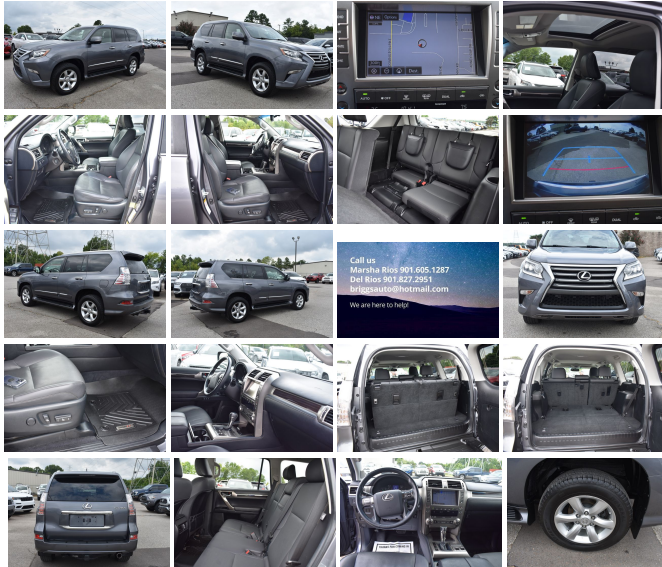

memphiscarsmart.com

Memphis
CarSmart

5085 COVINGTON WAY
Memphis, Tennessee
38128

2017 Lexus GX 460 premium

Bo Briggs

View this car on our website at memphiscarsmart.com/7329900/ebrochure

Our Price **\$28,990**

Specifications:

Year: 2017
VIN: JTJBM7FX2H5178787
Make: Lexus
Model/Trim: GX 460 premium
Condition: Pre-Owned
Body: SUV
Exterior: [1H9] Nebula Gray Pearl
Engine: 4.6L V8 301hp 329ft. lbs.
Interior: Black Leather
Transmission: 6-Speed Automatic w/Sequential Shift Mode
Mileage: 80,893
Drivetrain: All Wheel Drive
Economy: City 15 / Highway 18

**PLEASE CALL MARSHA
901.605.1287 OR DEL RIOS
901.827.2951.**

**2017 LEXUS GX460 PREMIUM
PACKAGE, LEATHER INTERIOR,
POWER SUNROOF, BLUE
TOOTH TECH, NAVIGATION,
REAR BACK UP CAMERA, BLIND
SIDE MONITORS, THIRD ROW
SEATS. THIS IS A BRAND NEW
TRADE. SEE MORE PICTURES
AND A FREE CARFAX AT OUR
WEBSITE
MEMPHISCARSMART.COM.
REMEMBER JESUS LOVES YOU,
GO TO CHURCH.**

Exterior

- Door handle color: chrome- Front bumper color: body-color
- Grille color: black with chrome accents - Mirror color: body-color- Mudguards: front
- Rear spoiler: roofline- Running boards: illuminated- Daytime running lights: LED
- Exterior entry lights: approach lamps- Taillights: LED- Side mirrors: heated
- Roof rails: silver- Spare wheel type: aluminum alloy- Tire Pressure Monitoring System
- Wheels: aluminum alloy- Front wipers: variable intermittent
- Liftgate window: manual flip-up- Power windows: safety reverse- Rear privacy glass
- Rear wiper: intermittent- Solar-tinted glass: front- Window defogger: rear