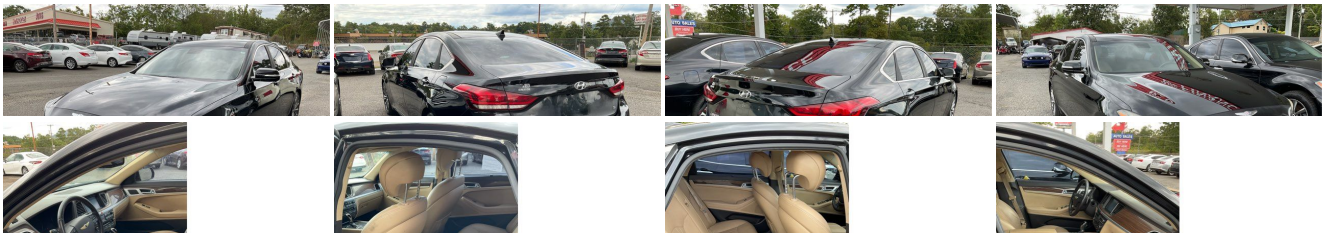

### Specifications:

<b>Year:</b>	2015
<b>VIN:</b>	KMHGN4JE1FU038321
<b>Make:</b>	Hyundai
<b>Stock:</b>	47363R2
<b>Model/Trim:</b>	Genesis 3.8L
<b>Condition:</b>	Pre-Owned

<b>Body:</b>	Sedan
<b>Exterior:</b>	BLACK
<b>Engine:</b>	3.8L V6 311hp 293ft. lbs.
<b>Interior:</b>	N/A Leather
<b>Transmission:</b>	8-Speed Shiftable Automatic
<b>Mileage:</b>	147,516
<b>Drivetrain:</b>	Rear Wheel Drive

## Vehicle Description

#### Exterior

- Door handle color: body-color with chrome accents- Exhaust: dual tip
- Front bumper color: body-color- Mirror color: body-color
- Rear trunk/liftgate: power operated- Daytime running lights
- Exterior entry lights: approach lamps- Front fog lights- Side mirror adjustments: power
- Side mirrors: heated- Spare wheel type: steel- Tire Pressure Monitoring System
- Wheels: aluminum alloy- Front wipers: rain sensing
- Laminated glass: acoustic windshield- Power windows: safety reverse
- Solar-tinted glass- Window defogger: rear