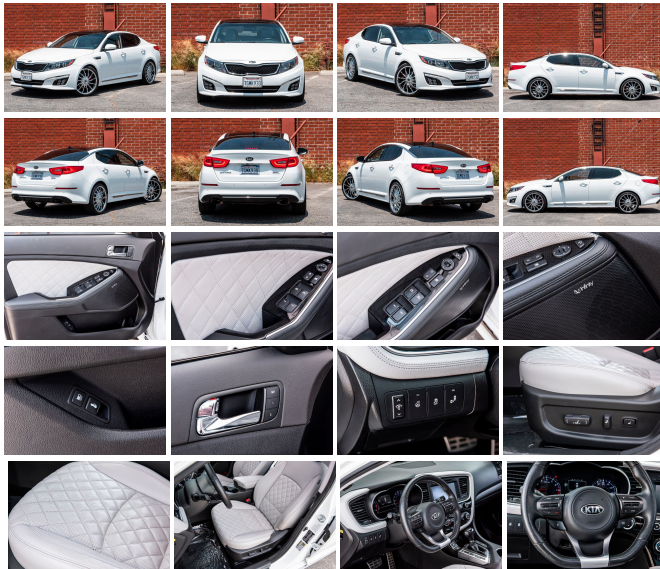

2015 Kia Optima SXL Turbo

View this car on our website at stellarautoinc.com/7329743/ebrochure

Our Price **\$12,990**

Specifications:

Year:	2015
VIN:	5XXGR4A63FG354813
Make:	Kia
Stock:	T15OPTIMASXL
Model/Trim:	Optima SXL Turbo
Condition:	Pre-Owned
Body:	Sedan
Exterior:	[SWP] Snow White Pearl
Engine:	2.0L Turbo I4 274hp 269ft. lbs.
Interior:	White
Transmission:	6-Speed Shiftable Automatic
Mileage:	77,514
Drivetrain:	Front Wheel Drive
Economy:	City 20 / Highway 31

PLEASE NOTE: BY APPOINTMENT ONLY!

CLEAN TITLESXL TURBO MODEL

***Very pretty Snow White pearl exterior on white interior

***Navigation, blue tooth, back-up camera, heated and cooled front seats, dual pane moon roof, Infinity sound system (factory), heated steering wheel

Exterior

- Door handle color: chrome- Exhaust: dual tip- Front bumper color: body-color
- Grille color: black with chrome accents - Mirror color: body-color- Rear spoiler: lip
- Front fog lights: LED- Taillights: LED- Side mirror adjustments: power
- Side mirrors: heated- Spare wheel type: steel- Tire Pressure Monitoring System
- Wheels: chrome- Front wipers: variable intermittent- Power windows- Solar-tinted glass
- Window defogger: rear