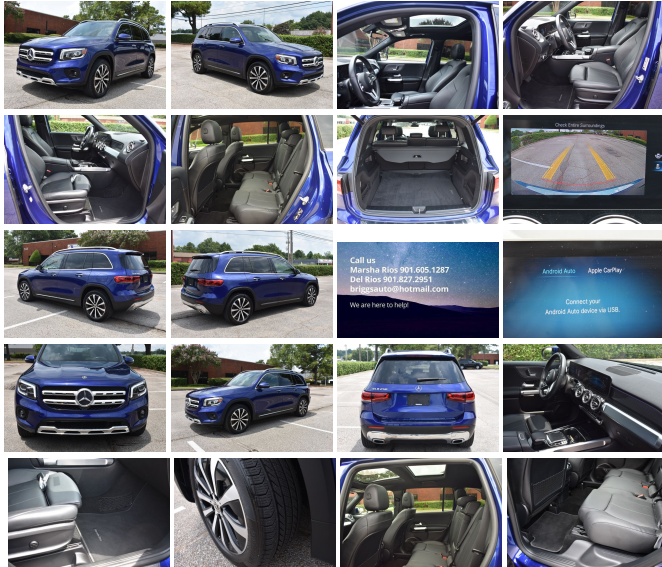

memphiscarsmart.com

Memphis
CarSmart

5085 COVINGTON WAY
Memphis, Tennessee
38128

2020 Mercedes-Benz GLB 250

Bo Briggs

View this car on our website at memphiscarsmart.com/7329601/ebrochure

Our Price **\$25,990**

Specifications:

Year: 2020
VIN: W1N4M4GB1LW056348
Make: Mercedes-Benz
Model/Trim: GLB 250
Condition: Pre-Owned
Body: SUV
Exterior: [667] Denim Blue Metallic
Engine: 2.0L Turbo I4 221hp 258ft. lbs.
Interior: Black Leather
Transmission: 8-Speed Double Clutch
Mileage: 58,146
Drivetrain: Front Wheel Drive
Economy: City 23 / Highway 30

**PLEASE CALL MARSHA
901.605.1287 OR DEL RIOS
901.827.2951.**

**2020 MERCEDES GLB 250,
LEATHER INTERIOR,
MOONROOF, NAVIGATION,
REAR BACK UP CAMER, BLIND
SIDE MONITOR, LANE
MONITORS, THIS IS A VERY
CLEAN TRADE. SEE MORE
PICTURES AND A FREE CARFAX
AT OUR WEBSITE
MEMPHISCARSMART.COM.
REMEMBER JESUS LOVES YOU,
GO TO CHURCH.**

Exterior

- Exhaust: dual tip- Front bumper color: body-color- Grille color: black with chrome accents
- Mirror color: body-color- Rear spoiler: roofline- Daytime running lights: LED
- Exterior entry lights: approach lamps- Front fog lights: LED- Rear fog lights
- Taillights: LED- Side mirrors: heated- Roof rails: aluminum- Run flat tires
- Tire Pressure Monitoring System- Wheels: aluminum alloy- Front wipers: rain sensing
- Power windows: safety reverse- Rear privacy glass- Rear wiper: auto-on in reverse
- Window defogger: rear