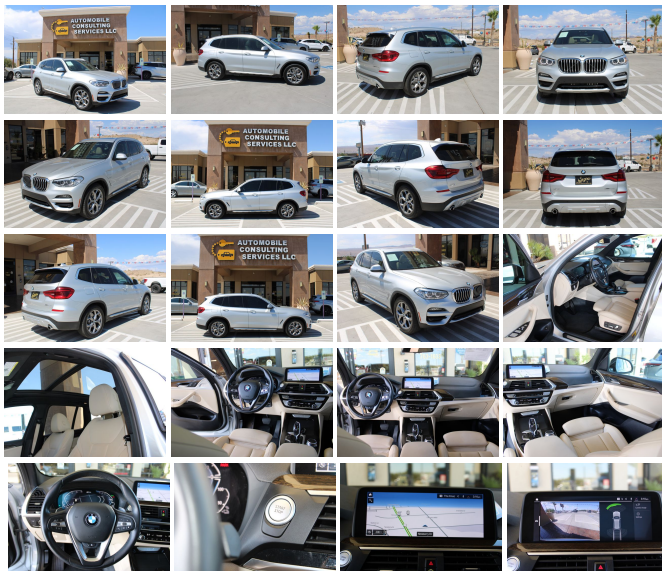

2021 BMW X3 xDrive30e

View this car on our website at automobileconsultingservices.com/7329394/ebrochure

Our Price **\$29,944**

Specifications:

Year:	2021
VIN:	5UXTS1C08M9E20682
Make:	BMW
Stock:	102559
Model/Trim:	X3 xDrive30e
Condition:	Pre-Owned
Body:	SUV
Exterior:	[A83] Glacier Silver Metallic
Engine:	2.0L Plug-in Hybrid Turbo I4 288hp 310ft. lbs.
Interior:	- Leatherette
Transmission:	8-Speed Shifttable Automatic w/Sport Transmission
Mileage:	50,424
Drivetrain:	All Wheel Drive
Economy:	City 59 / Highway 61

Exterior

- Exhaust: dual tip- Front bumper color: body-color- Mirror color: body-color
- Rear spoiler: roofline- Daytime running lights: LED- Exterior entry lights: approach lamps
- Front fog lights: LED- Taillights: adaptive- Side mirror adjustments: power
- Side mirrors: driver side auto-dimming- Roof rails: aluminum- Run flat tires
- Tire Pressure Monitoring System- Wheels: aluminum alloy- Front wipers: rain sensing
- Heated windshield washer jets- Rear privacy glass- Rear wiper: intermittent
- Window defogger: rear