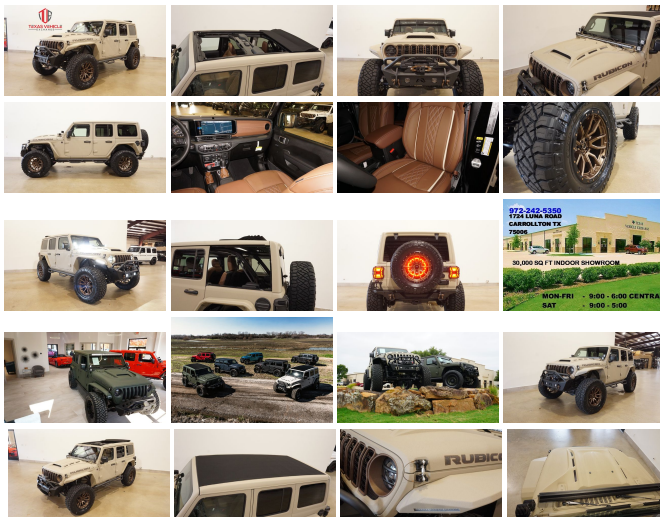

2024 Jeep Wrangler Unlimited Rubicon 4X4 SKY TOP,DUPONT KEVLAR,LIFT,LED'S

View this car on our website at tveauto.com/7329385/ebrochure

Our Price **\$102,900**

Specifications:

Year:	2024
VIN:	1C4PJXFG9RW169159
Make:	Jeep
Stock:	169159
Model/Trim:	Wrangler Unlimited Rubicon 4X4 SKY TOP,DUPONT KEVLAR,LIFT,LED'S
Condition:	Pre-Owned
Body:	SUV
Exterior:	Tan
Engine:	3.6L V6 285hp 260ft. lbs.
Interior:	Brown Leather
Transmission:	8-Speed Shiftable Automatic
Mileage:	98
Drivetrain:	4 Wheel Drive
Economy:	City 16 / Highway 22