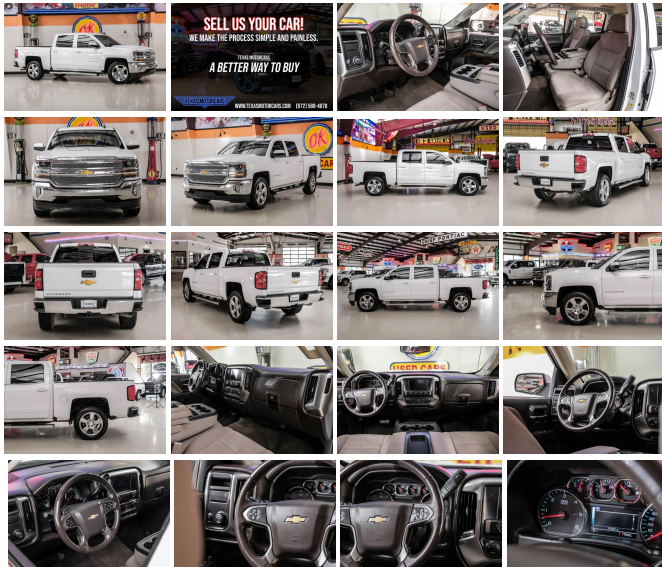

2017 Chevrolet Silverado 1500 LT Get ready to experience the thrill of the road with the 2017 Chevrolet Silverado 1500 LT! This powerhouse of a truck, with just 74,767 miles on the odometer, is the perfect blend of rugged strength and refined comfort. Your truck should work as hard as you do, and the Silverado does just that. Step inside, and you'll be greeted by the versatile front 40/20/40 split-bench seats, wrapped in soft, durable cloth. Enjoy the convenience of the manually adjustable driver lumbar support, a center fold-down armrest with storage, and lockable compartments to keep your belongings secure. The Texas Edition package elevates your driving experience with a 10-way power driver seat adjuster, a remote vehicle starter system, dual-zone automatic climate control, and a 110-volt AC power outlet. This Silverado is built for adventure, featuring a trailering package complete with a trailer hitch, 7-pin and 4-pin connectors, and a heavy-duty locking rear differential. The 3.73 rear axle ratio and E85 flex fuel capability ensure you're ready for any journey, while the spray-on bed liner protects your cargo area from wear and tear. The chrome tubular assist steps make it easy to climb in and out of the truck, while the rear park assist sensors and back-up alarm provide peace of mind when maneuvering in tight spaces. The rear-window defogger ensures clear visibility in all weather conditions. With the Silverado's impressive features, powerful performance, and luxurious touches, it's the perfect truck for work, play, and everything in between. Come see it today and experience the Silverado difference for yourself! This vehicle has been reduced at below wholesale prices. READY for work and play! Give us a call today! Can't make it in? We offer shipping all over the United States. Ask your salesperson for shipping quotes. Financing is available with competitive rates! Get pre-approved in no time by filling out a credit application on the finance