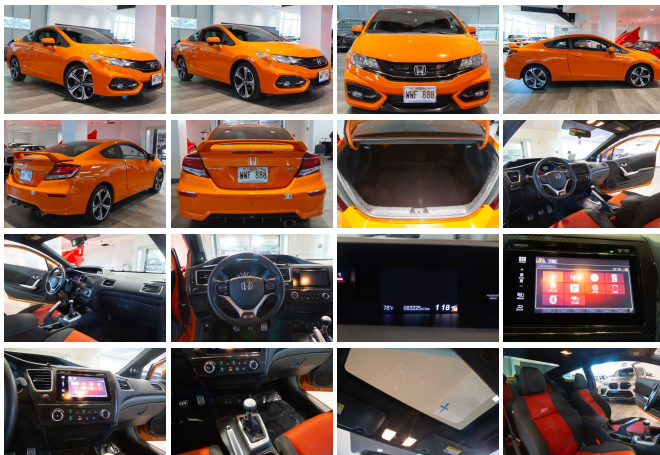

2015 Honda Civic Coupe Si

View this car on our website at autosourcehawaii.com/7329151/ebrochure

Our Price **$19,995**

Retail Value ~~$21,995~~

Specifications:

Year:	2015
VIN:	2HGFG4A56FH704524
Make:	Honda
Stock:	A000348
Model/Trim:	Civic Coupe Si
Condition:	Pre-Owned
Body:	Coupe
Exterior:	ORANGE
Engine:	2.4L I4 205hp 174ft. lbs.
Interior:	Black Cloth
Transmission:	6-Speed Manual
Mileage:	83,188
Drivetrain:	Front Wheel Drive
Economy:	City 22 / Highway 31

Step into the driver's seat of excitement and performance with the stunning 2015 Honda Civic Coupe Si! This sleek and sporty coupe, with just 83,188 miles on the odometer, is ready to deliver an exhilarating driving experience that blends power, style, and advanced technology.

Dazzling Exterior and Comfortable Interior

Turn heads wherever you go with the vibrant and eye-catching orange exterior of this Civic Si. Its bold color is complemented by the aerodynamic rear spoiler and body-color mirror and front bumper, creating a cohesive and aggressive look that screams performance. Slide into the cabin and you'll be greeted by a meticulously maintained interior featuring comfortable and durable cloth seats, designed to keep you supported during even the most spirited drives.

Engineered for Performance

Under the hood, you'll find a potent 2.4L I4 engine that pumps out an impressive 205 horsepower and 174 lb-ft of torque. Paired with a thrilling 6-speed manual transmission, this Civic Si offers an engaging and responsive driving experience that's sure to put a smile on your face every time you hit the road. The manual gearbox allows for precise and smooth gear changes, making every drive a true pleasure.

Advanced Technology and Connectivity