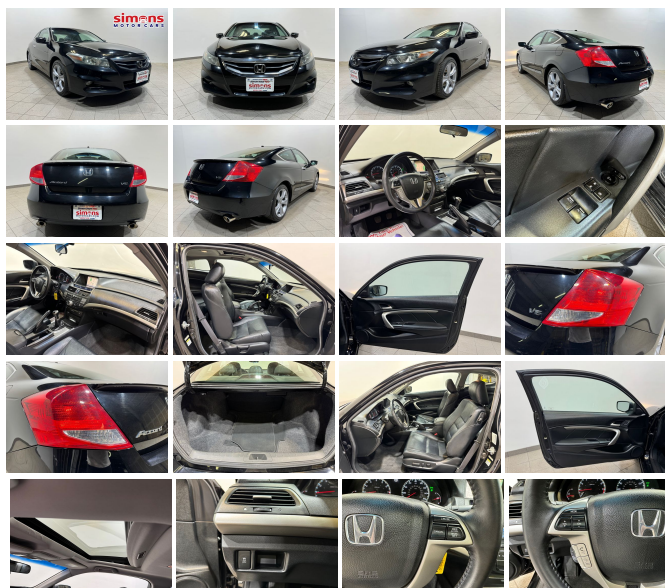

2012 Honda Accord EXL

View this car on our website at inventory.simonsmotorcars.com/7329105/ebrochure

Our Price **\$14,395**

Specifications:

Year:	2012
VIN:	1HGCS2A81CA000046
Make:	Honda
Stock:	13230
Model/Trim:	Accord EXL
Condition:	Pre-Owned
Body:	Coupe
Exterior:	BLACK
Engine:	3.5L V6 271hp 251ft. lbs.
Interior:	BLACK Leather
Transmission:	6-Speed Manual
Mileage:	86,565
Drivetrain:	Front Wheel Drive
Economy:	City 17 / Highway 26

2012 Honda Accord EXL

Simons Motorcars - 216-710-5300 - View this car on our website at inventory.simonsmotorcars.com/7329105/ebrochure

Vehicle History Report : as Of 09/08/2024

Snapshot

2012 HONDA ACCORD EX-L V6

Accident reported

24 Service history records

CARFAX 1-Owner vehicle

Personal vehicle

Last owned in New York

86,565 Last reported odometer reading

FREE CARFAX Report

See the full CARFAX Report for additional information

Exterior

- Door handle color: chrome- Exhaust: dual tip- Front bumper color: body-color
- Mirror color: body-color- Rear spoiler- Daytime running lights- Front fog lights
- Side mirror adjustments: power- Side mirrors: heated- Spare wheel type: steel
- Tire Pressure Monitoring System- Wheels: aluminum alloy
- Front wipers: variable intermittent- Window defogger: rear