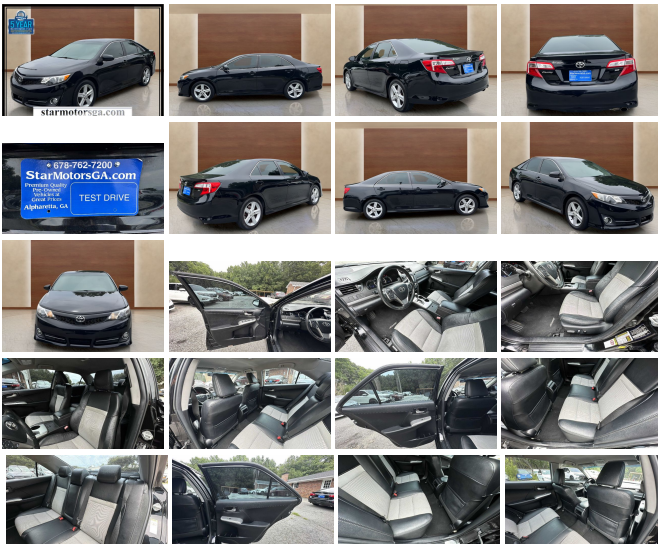

2012 Toyota Camry SE

View this car on our website at starmotorsga.com/7329094/ebrochure

Website Price **\$8,500**

Specifications:

Year:	2012
VIN:	4T1BF1FK7CU598232
Make:	Toyota
Stock:	7598232
Model/Trim:	Camry SE
Condition:	Pre-Owned
Body:	Sedan
Exterior:	[218] Attitude Black Metallic
Engine:	2.5L I4 178hp 170ft. lbs.
Interior:	Black
Transmission:	6-Speed Shiftable Automatic
Mileage:	159,192
Drivetrain:	Front Wheel Drive
Economy:	City 25 / Highway 35

Step into the world of refined driving with this stunning 2012 Toyota Camry SE, a vehicle that effortlessly combines reliability, performance, and style. With 159,192 miles on the odometer, this black beauty has proven its dependability and is ready to be your steadfast companion on the road.

The exterior of this Camry SE is cloaked in a sleek, sophisticated black that exudes an air of elegance and authority. This timeless color not only enhances the vehicle's sleek lines but also makes a bold statement wherever you go. Complementing the exterior is the equally stylish black interior, creating a cohesive and luxurious ambiance that you'll appreciate every time you slide into the driver's seat.

Under the hood, you'll find a robust 2.5L I4 engine that delivers an impressive 178 horsepower and 170 lb-ft of torque. This powertrain ensures a responsive and exhilarating driving experience, whether you're navigating city streets or cruising on the highway. Paired with a 6-speed shiftable automatic transmission, the Camry SE offers smooth and seamless gear changes, giving you the control and confidence you need for any driving situation.