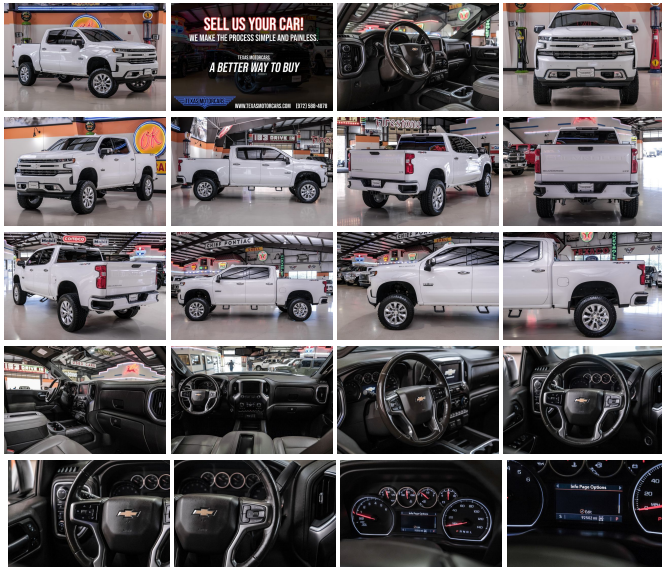

2020 Chevrolet Silverado 1500 LTZ

View this car on our website at mrcarguys.com/7328962/ebrochure

Our Price **\$36,777**

Specifications:

Year:	2020
VIN:	3GCUYGED9LG277910
Make:	Chevrolet
Stock:	277910
Model/Trim:	Silverado 1500 LTZ
Condition:	Pre-Owned
Body:	Pickup Truck
Exterior:	[GAZ] Summit White
Engine:	EcoTec3 5.3L V8 355hp 383ft. lbs.
Interior:	Gideon/Very Dark Atmosphere Leather
Transmission:	8-Speed Shifttable Automatic
Mileage:	92,502
Drivetrain:	4 Wheel Drive
Economy:	City 16 / Highway 22