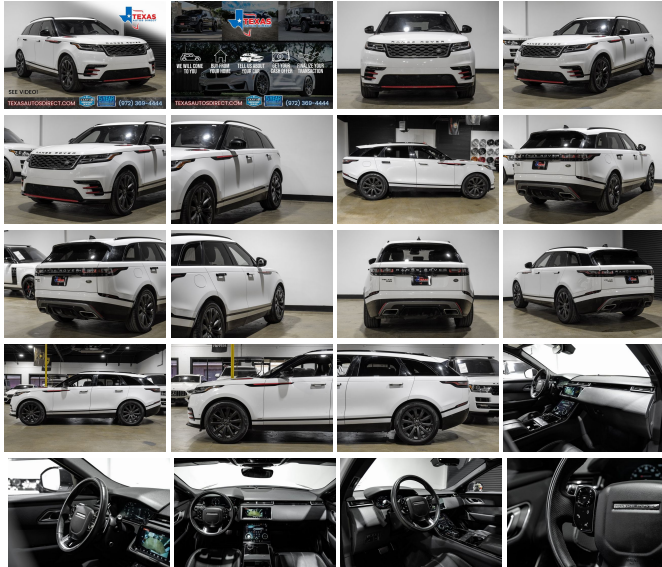

White 2019 Land Rover Range Rover Velar SE R-Dynamic 4WD 8-Speed Automatic 3.0L V6 Supercharged

This 2019 Land Rover Range Rover Velar SE R-Dynamic in White comes with the following features: 3.0L V6 Supercharged 8-Speed Automatic 4WD 10-Way Front Seats w/Driver Memory, 17 Speakers, 3.73 Axle Ratio, 4-Wheel Disc Brakes, ABS brakes, Adaptive suspension, Air Conditioning, Alloy wheels, AM/FM radio, Auto High-beam Headlights, Auto-dimming door mirrors, Auto-dimming Rear-View mirror, Auto-leveling suspension, Automatic temperature control, Brake assist, Bumpers: body-color, Compass, Delay-off headlights, Driver door bin, Driver vanity mirror, Driver's Seat Mounted Armrest, Dual front impact airbags, Dual front side impact airbags, Electronic Stability Control, Emergency communication system, Exterior Parking Camera Rear, Four wheel independent suspension, Front anti-roll bar, Front Bucket Seats, Front Center Armrest, Front dual zone A/C, Front fog lights, Front reading lights, Fully automatic headlights, Garage door transmitter, Headlight cleaning, Heated door mirrors, Illuminated entry, Lane Departure Warning System, Low tire pressure warning, Memory seat, Navigation system: Touch Pro Navigation System, Occupant sensing airbag, Outside temperature display, Overhead airbag, Overhead console, Panic alarm, Passenger door bin, Passenger seat mounted armrest, Passenger vanity mirror, Perforated Grained Leather & Suedecloth Seat Trim, Power door mirrors, Power driver seat, Power Liftgate, Power moonroof, Power passenger seat, Power steering, Power windows, Radio data system, Radio: Meridian Surround Sound System (825W), Rain sensing wipers, Rear anti-roll bar, Rear fog lights, Rear reading lights, Rear seat center armrest, Rear window defroster, Rear window wiper, Remote keyless entry, Security system, Speed control, Speed-sensing steering, Speed-Sensitive Wipers, Split folding rear seat, Spoiler, Steering wheel mounted audio controls, Tachometer, Telescoping steering wheel, Tilt steering wheel, Traction control, Trip computer, Turn signal indicator mirrors, Variably intermittent wipers, and Wheels: 20" 10 Spoke w/Satin Dark Grey Finish.