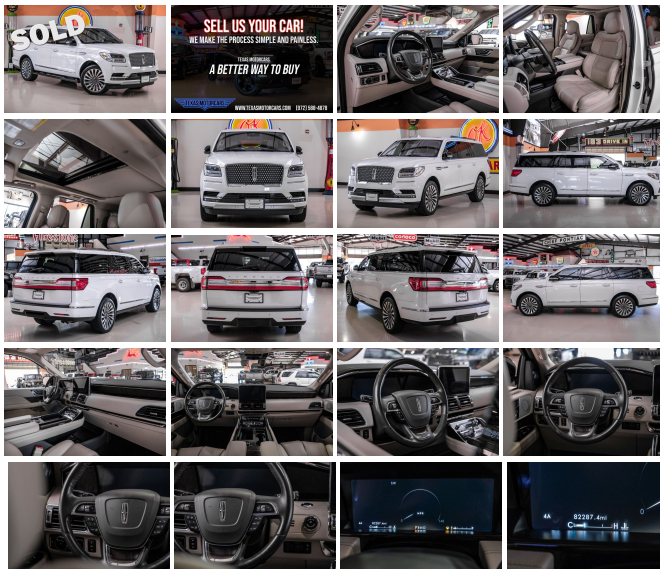

2020 Lincoln Navigator L Reserve 4x4

View this car on our website at texasmotorcars.com/7328906/ebrochure

Our Price **$39,977**

Specifications:

Year:	2020
VIN:	5LMJJ3LT4LEL05249
Make:	Lincoln
Stock:	L05249
Model/Trim:	Navigator L Reserve 4x4
Condition:	Pre-Owned
Body:	SUV
Exterior:	[AZ] Pristine White
Engine:	3.5L Twin Turbo V6 450hp 510ft. lbs.
Interior:	Cappuccino Leather
Transmission:	10-Speed Shiftable Automatic
Mileage:	82,287
Drivetrain:	4 Wheel Drive

2020 Lincoln Navigator L Reserve 4x4

So purely it's own thing, this 2020 Lincoln Navigator L Reserve 4x4 is really an incredible vehicle. You immediately feel better in it's presence and even more so behind the wheel. That goes thrice for those lucky enough to be a passenger, the Navigator was designed for luxury and comfort, it delivers big time.

The 30-way power adjustable heated and ventilated Perfect Position memory front seats, part of the exclusive Luxury Package, offer unparalleled comfort. With features like Active Motion, power thigh extender, power head restraints, and a Revel Ultima Audio System with 20 speakers, every drive becomes a first-class experience.

The surround view camera system provides a 360-degree perspective, making parking and maneuvering simpler than ever. The fully automated active parking system takes the stress out of tight spots, while adaptive stop-and-go cruise control and lane keeping assist keep you confidently on track. Automatic emergency braking adds an extra layer of security.