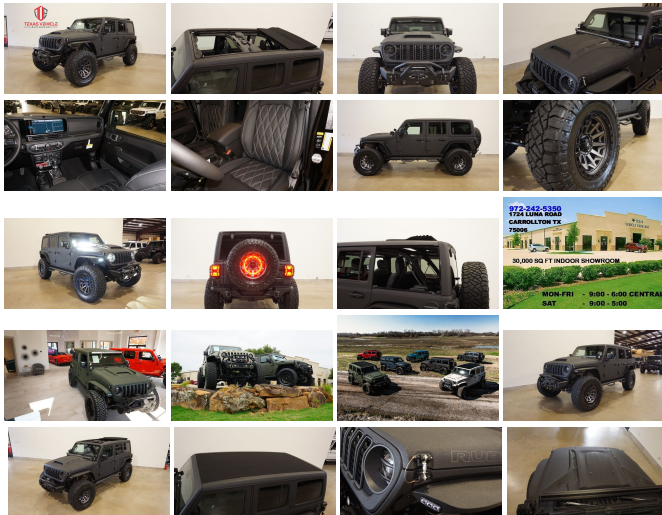

2024 Jeep Wrangler Unlimited Rubicon 4X4 SKY TOP,DUPONT KEVLAR,LIFT,LED'S

View this car on our website at tveauto.com/7328809/ebrochure

Our Price **\$102,900**

Specifications:

Year:	2024
VIN:	1C4PJXFG5RW201704
Make:	Jeep
Stock:	201704
Model/Trim:	Wrangler Unlimited Rubicon 4X4 SKY TOP,DUPONT KEVLAR,LIFT,LED'S
Condition:	Pre-Owned
Body:	SUV
Exterior:	Black
Engine:	3.6L V6 285hp 260ft. lbs.
Interior:	Black Leather
Transmission:	8-Speed Shiftable Automatic
Mileage:	56
Drivetrain:	4 Wheel Drive
Economy:	City 16 / Highway 22

NATION WIDE FINANCING

SUBMIT CREDIT APP [WWW.TVEAUTO.COM](https://www.tveauto.com)

OR CALL 972-242-5350

"RAPTOR BLACK EDITION"

CUSTOM BUILT **KEVLAR** 2024 JEEP
WRANGLER JL UNLIMITED RUBICON 4X4
WITH 24R PACKAGE

\$3,995

Convenience Group

Includes heated front seats, heated steering wheel, and remote start system.

\$995

Quick Order Package 24R

Includes vehicle with standard equipment, 3.6L V6 engine, and 8-speed automatic transmission, adaptive cruise control w/ stop, and Selec-Speed Control.