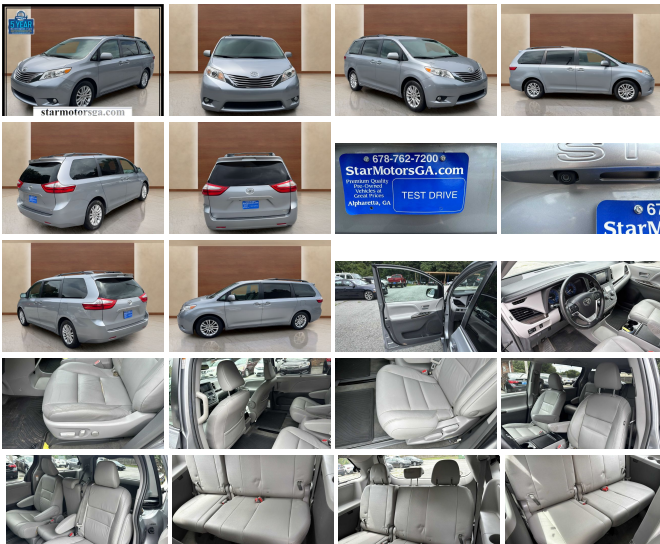

2015 Toyota Sienna XLE Premium 8-Passenger

View this car on our website at starmotorsga.com/7328801/ebrochure

Website Price **\$15,990**

Specifications:

Year:	2015
VIN:	5TDYK3DC4FS593287
Make:	Toyota
Stock:	7593287
Model/Trim:	Sienna XLE Premium 8-Passenger
Condition:	Pre-Owned
Body:	Minivan/Van
Exterior:	[1D6] Silver Sky Metallic
Engine:	3.5L V6 266hp 245ft. lbs.
Interior:	Gray
Transmission:	6-Speed Shiftable Automatic
Mileage:	120,142
Drivetrain:	Front Wheel Drive
Economy:	City 18 / Highway 25

Introducing the 2015 Toyota Sienna XLE Premium 8-Passenger – the ultimate family minivan that combines luxury, reliability, and top-notch performance in one sleek package! With a stunning silver exterior that exudes sophistication and a comfortable gray interior, this minivan is designed to turn heads and keep your family riding in style.

Under the hood, you'll find a robust 3.5L V6 engine delivering an impressive 266 horsepower and 245 ft. lbs. of torque. Paired with a smooth 6-speed shiftable automatic transmission, the Sienna offers a driving experience that is both powerful and refined. Whether you're navigating city streets or cruising on the highway, this minivan provides the perfect blend of performance and efficiency.

Step inside, and you'll be greeted by a spacious and versatile interior that comfortably seats up to eight passengers. The gray interior offers a serene and inviting atmosphere, perfect for long drives and daily commutes alike. The XLE Premium trim level comes loaded with features designed to enhance your driving experience, making every journey enjoyable and stress-free.