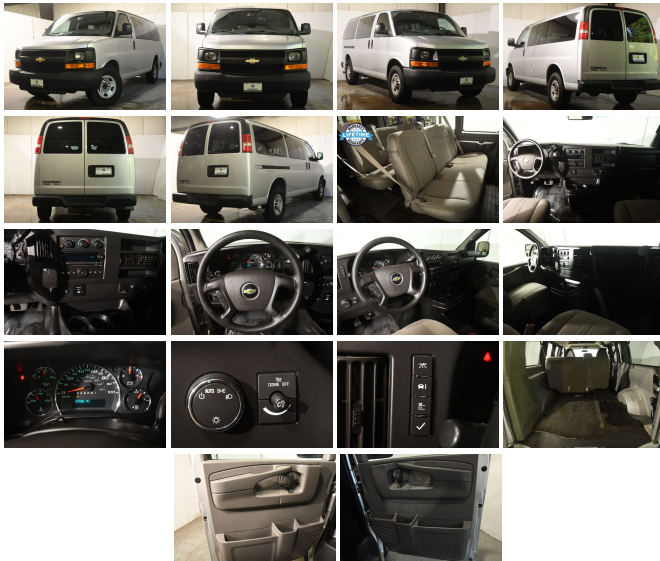

2015 Chevrolet Express LS 2500

View this car on our website at soundautowholesalers.com/7328649/ebrochure

No-Haggle Price **\$22,995**

Specifications:

Year:	2015
VIN:	1GNWGPFG4F1194058
Make:	Chevrolet
Stock:	6494
Model/Trim:	Express LS 2500
Condition:	Pre-Owned
Body:	Minivan/Van
Exterior:	[GAN] Silver Ice Metallic
Engine:	Vortec 6.0L Flex Fuel V8 342hp 373ft. lbs.
Interior:	Medium Pewter Vinyl
Transmission:	6-Speed Shiftable Automatic
Mileage:	67,280
Drivetrain:	Rear Wheel Drive
Economy:	City 8 / Highway 11

Are you ready to elevate your driving experience and make every journey memorable? Introducing the 2015 Chevrolet Express LS 2500, a powerhouse on wheels that combines robust performance, comfort, and practicality in one stunning package. With only 67,280 miles on the odometer, this silver beauty is ready to serve you for many more miles to come!

Performance That Commands Respect

Under the hood, the 2015 Chevrolet Express LS 2500 boasts a beastly Vortec 6.0L Flex Fuel V8 engine, delivering an impressive 342 horsepower and 373 lb-ft of torque. This powerhouse engine is paired with a 6-Speed Shiftable Automatic transmission, ensuring smooth and responsive driving whether you're cruising on the highway or navigating city streets. The auxiliary oil cooler ensures your engine remains in peak condition, even during long hauls and heavy-duty tasks.

Built to Last

The Chevrolet Express LS 2500 is built with durability in mind. The robust steel wheels are designed to withstand the rigors of daily driving, while the full-size matching spare tire ensures you're never stranded. With a vehicle this reliable, you can focus on enjoying the journey rather than worrying about the destination.