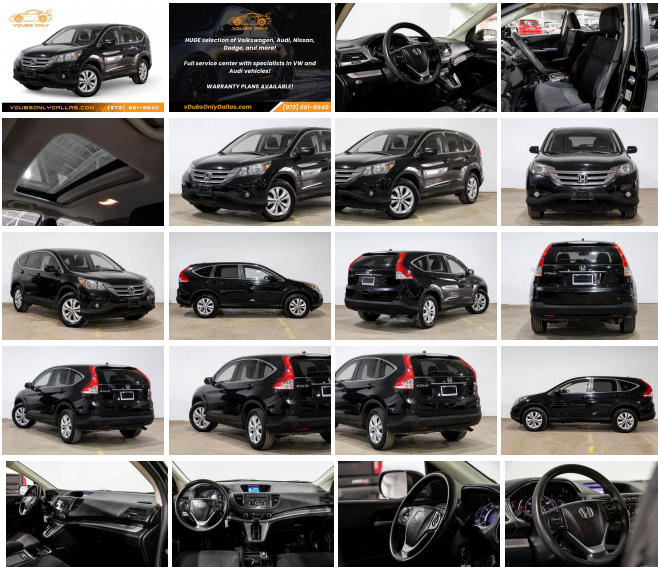

Specifications:

Year:	2013
VIN:	3CZRM3H53DG705917
Make:	Honda
Stock:	705917
Model/Trim:	CR-V EX
Condition:	Pre-Owned
Body:	SUV
Exterior:	[BK] Crystal Black Pearl
Engine:	2.4L I4 185hp 163ft. lbs.
Interior:	Black Cloth
Transmission:	5-Speed Automatic
Mileage:	74,188
Drivetrain:	Front Wheel Drive
Economy:	City 23 / Highway 31

2013 HONDA CR-V EX

Backup Camera, Sunroof, Heated Seats, Steering Wheel Controls, Bluetooth Technology, Hands-Free Communication, Climate Control, Air Conditioning, AM/FM Radio, CD Player, Power Windows/Locks, Power Mirrors, Cruise Control, Traction Control, External Temperature, and many more!

***

Come see our indoor showroom in Dallas with 100+ carefully selected luxury vehicles from Volkswagen, Audi, and more! We also have a service department, which offers expert service on VW & Audi vehicles.

We Are Your DFW Premier Used & Pre Owned Dealer Near Dallas, Plano, Frisco, McKinney, Addison, Richardson, Irving, Grand Prairie, Arlington, and other surrounding cities.

We offer financing for any type of credit and first time buyers. We take trade-ins, and offer world-wide shipping, extended warranties, and installation of additional desired items. We welcome third party inspections!

VDUBSONLYDALLAS.COM [972] 661-8640