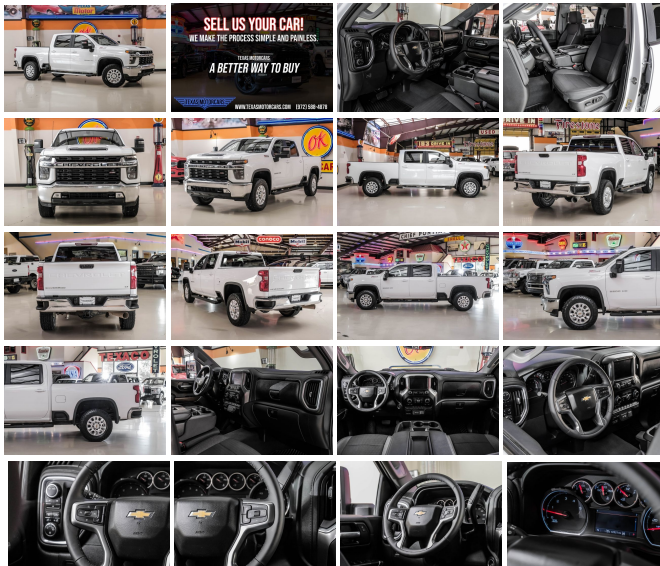

2022 Chevrolet Silverado 2500HD LT 4x4 Get ready to command the road and conquer any terrain with the 2022 Chevrolet Silverado 2500HD LT 4x4! This powerhouse of a truck, dressed in a pristine white exterior, is more than just a pretty face??it's a beast under the hood. The Duramax 6.6L Biodiesel Turbo V8 engine delivers an astounding 445 horsepower and a jaw-dropping 910 ft. lbs. of torque, ensuring you have all the muscle you need for both work and play. Paired with the Allison 10-Speed Shiftable Automatic transmission, this Silverado offers smooth, responsive shifts and unparalleled control. Step inside to a world of comfort and convenience with the sleek black cloth interior. The Convenience Package elevates your driving experience with dual-zone automatic climate control, a heated leather-wrapped steering wheel, and heated driver and front passenger seats. The 10-way power driver seat with power lumbar support ensures that you find your perfect driving position every time. Keyless open and start, remote start, and a rear 12V auxiliary power outlet add layers of convenience to your daily routine. Plus, the front 40/20/40 split-bench with underseat storage and rear-window defogger make this truck as practical as it is comfortable. But that's not all! The Z71 Off-Road Package transforms this Silverado into an off-road warrior. Featuring off-road suspension with off-road tuned twin tube Rancho shocks, hill descent control, and robust skid plates for the transfer case and oil pan, this truck is ready to tackle any adventure. The LT265/70R17E all-terrain blackwall tires and Z71 fender badge add to its rugged appeal, while the grille with Z71 logo makes a bold statement. On the exterior, the 18 in. 6-Spoke Machined Aluminum Wheels with Silver Painted Accents and Chrome Round Assist Steps provide a touch of sophistication and ease of access. The Chevytec Spray-On Bed Liner ensures your truck bed remains protected and durable, no matter how tough the job. Safety and