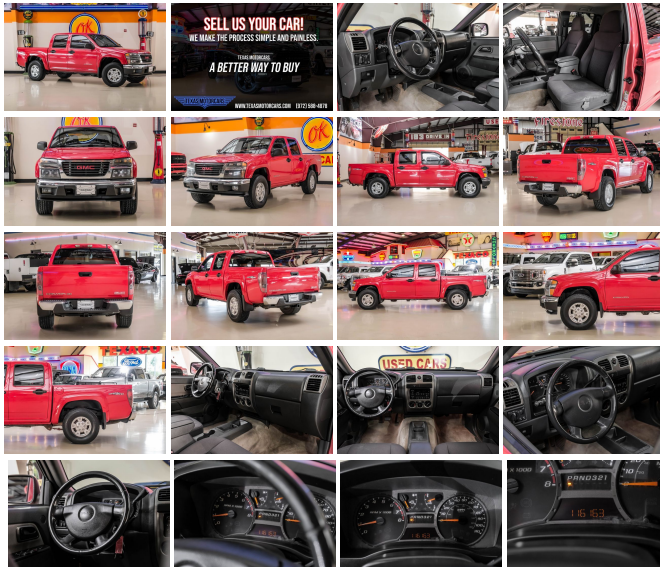

2005 GMC Canyon Z71 SLE With its eye-catching red exterior and sleek chrome front bumper, this pickup is more than just a pretty face??it??s a robust, reliable workhorse ready to take on any challenge you throw its way. With only 116,163 miles on the clock, this Canyon has plenty of life left to offer, making it the perfect companion for both your daily commute and weekend getaways. Under the hood, you??ll find a powerful 3.5L I5 engine delivering an impressive 220 horsepower and 225 ft. lbs. of torque, paired with a smooth 4-speed automatic transmission. This combination ensures that you??ll have all the power and performance you need, whether you??re towing a camper, hauling gear, or simply cruising down the highway. The cabin is comfortable and inviting with its gray cloth interior. The bucket front seats provide excellent support for long drives, while the leather-trimmed steering wheel adds a touch of luxury to your driving experience. With power windows and door locks, keyless entry, and cruise control, you??ll enjoy the convenience and ease of modern technology at your fingertips. The 2005 GMC Canyon Z71 SLE is equipped with a comprehensive Camper/Towing Package, making it an ideal choice for outdoor enthusiasts and those who need to tow heavy loads. The rear locking differential ensures that you??ll have the traction and stability you need, even on rough terrain. And with the added safety of 4-wheel ABS, you can drive with confidence knowing that you??re well-protected. Additional features like front fog lights and daytime running lights enhance visibility, ensuring that you can see and be seen in all driving conditions. The power-adjustable side mirrors make it easy to get the perfect view, while the aluminum alloy wheels add a touch of style and durability to this already impressive vehicle. Don??t miss your chance to own this incredible vehicle??its combination of power, style, and practicality makes it a must-have for any truck enthusiast. Act fast, because