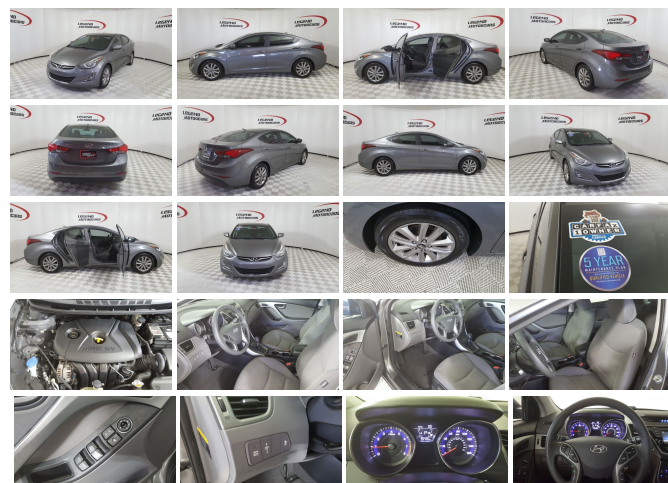

2014 Hyundai ELANTRA SE

View this car on our website at legendmotorcars.com/7328239/ebrochure

Website Price **\$0**

Specifications:

Year:	2014
VIN:	5NPDH4AE9EH518792
Make:	Hyundai
Stock:	18575
Model/Trim:	ELANTRA SE
Condition:	Pre-Owned
Body:	Sedan
Exterior:	[P3] Harbor Gray Metallic
Engine:	1.8L
Interior:	Gray Cloth
Mileage:	95,406
Drivetrain:	Front Wheel Drive
Economy:	City 28 / Highway 38

Come test drive this Clean, Stylish and One Owner 2014 Hyundai Elantra. This Hyundai is powered by a economical 2.0 liter dual overhead cam 16 valve D-CVVT I4 engine mated with a smooth shifting automatic transmission. It is equipped with power windows and locks, tilt wheel w/audio controls, cruise, power mirrors, front/side airbags, safety curtain, anti lock brakes, traction control, tire pressure monitoring, remote keyless entry, home link, heated front seats, backup camera, Bluetooth, AM/FM CD with aux audio jack/USB and Alloy wheels.