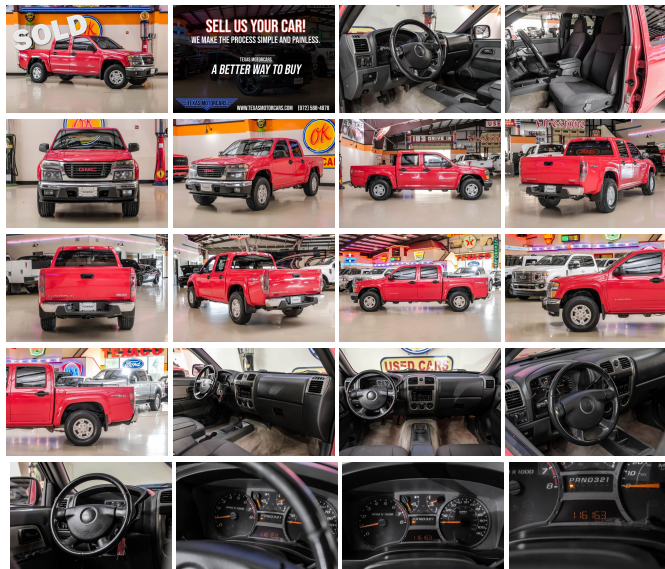

2005 GMC Canyon Z71 SLE

View this car on our website at texasmotorcars.com/7328215/ebrochure

Our Price **$13,882**

Specifications:

Year:	2005
VIN:	1GTDS136758269719
Make:	GMC
Stock:	269719
Model/Trim:	Canyon Z71 SLE
Condition:	Pre-Owned
Body:	Pickup Truck
Exterior:	[74U] Fire Red
Engine:	3.5L I5 220hp 225ft. lbs.
Interior:	Dark Pewter Cloth
Transmission:	4-Speed Automatic
Mileage:	116,163
Drivetrain:	Rear Wheel Drive
Economy:	City 16 / Highway 22

2005 GMC Canyon Z71 SLE

With its eye-catching red exterior and sleek chrome front bumper, this pickup is more than just a pretty face—it's a robust, reliable workhorse ready to take on any challenge you throw its way. With only 116,163 miles on the clock, this Canyon has plenty of life left to offer, making it the perfect companion for both your daily commute and weekend getaways.

Under the hood, you'll find a powerful 3.5L I5 engine delivering an impressive 220 horsepower and 225 ft. lbs. of torque, paired with a smooth 4-speed automatic transmission. This combination ensures that you'll have all the power and performance you need, whether you're towing a camper, hauling gear, or simply cruising down the highway.

The cabin is comfortable and inviting with its gray cloth interior. The bucket front seats provide excellent support for long drives, while the leather-trimmed steering wheel adds a touch of luxury to your driving experience. With power windows and door locks, keyless entry, and cruise control, you'll enjoy the convenience and ease of modern technology at your fingertips.