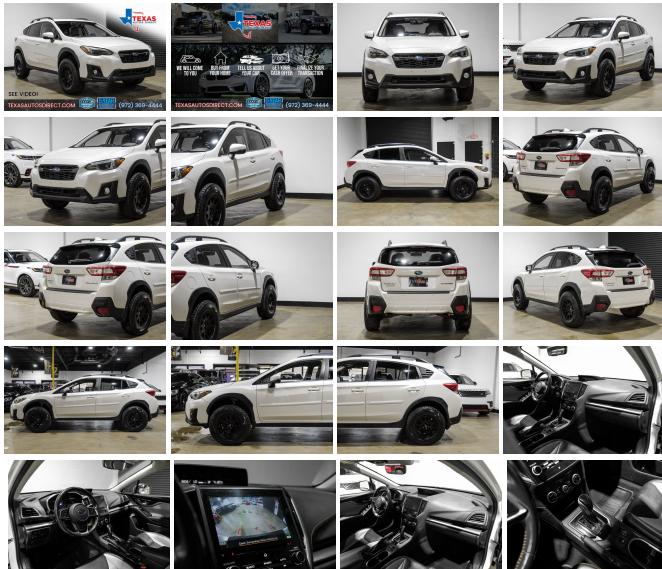

Price **$16,000**

Specifications:

Year:	2019
VIN:	JF2GTAMC4KH266983
Make:	Subaru
Stock:	266983
Model/Trim:	Crosstrek 2.0i Limited
Condition:	Pre-Owned
Body:	Wagon
Exterior:	Wh3
Engine:	2.0L H4 152hp 145ft. lbs.
Interior:	Gray Leather
Transmission:	7-Speed Shiftable CVT
Mileage:	103,377
Drivetrain:	All Wheel Drive
Economy:	City 27 / Highway 33

Crystal White Pearl 2019 Subaru Crosstrek 2.0i Limited AWD
Lineartronic CVT 2.0L DOHC