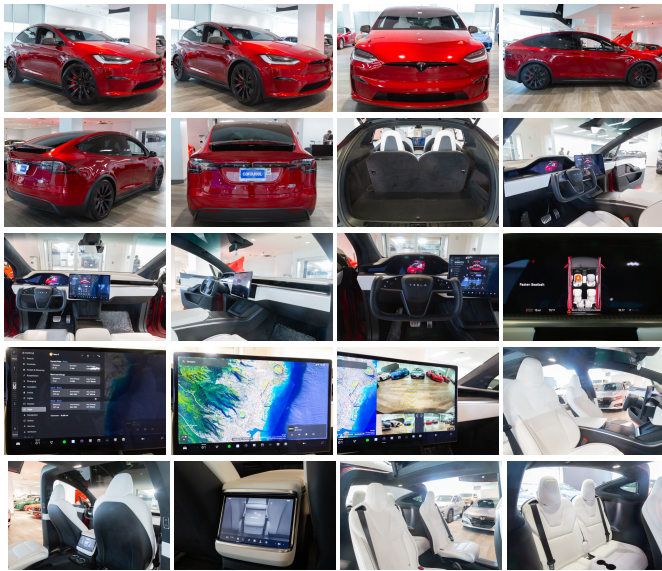

Year:	2023
VIN:	7SAXCBE66PF390700
Make:	Tesla
Stock:	A000330
Model/Trim:	Model X Plaid 6pass/FSD/ 22" Turbine/white int./yoke
Condition:	Pre-Owned
Body:	SUV
Exterior:	Red
Engine:	Electric 1020hp
Interior:	Black and White w/ Carbon Fiber Leather
Transmission:	1-Speed Direct-Drive Automatic
Mileage:	5,427
Drivetrain:	All Wheel Drive
Economy:	City 103 / Highway 93

Introducing the 2023 Tesla Model X Plaid – the epitome of luxury, performance, and cutting-edge technology, now available in a stunning red exterior that commands attention wherever you go. With only 5,427 miles on the odometer, this electric powerhouse is practically brand new and ready to elevate your driving experience to unprecedented heights.

Step inside and be greeted by the sleek, black leatherette interior that exudes sophistication and comfort. The spacious cabin is designed with meticulous attention to detail, ensuring every journey is a pleasure, whether you're commuting to work or embarking on a cross-country adventure.

Entertainment is taken to the next level with a rear video monitor and an 8-inch screen, perfect for keeping passengers entertained on long trips. Up front, the massive 17-inch infotainment screen offers an intuitive interface for all your media and navigation needs. With 960 watts of power, 22 total speakers, a subwoofer, and speed-sensitive volume control, the audio experience is nothing short of spectacular. Whether you're tuning into SiriusXM satellite radio, streaming from the Slacker internet radio app, or enjoying your favorite tunes, the digital sound processing ensures crystal-clear audio quality.